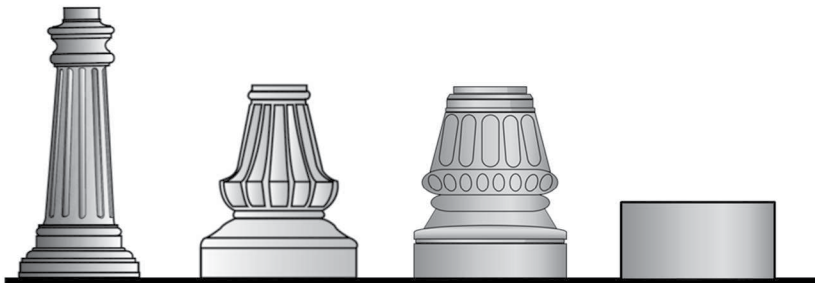

**Features**

- Aluminum Spinning or Cast Construction
- For Smooth or Fluted 4" OD Poles
- For Direct Bury and some Anchor Base Poles
- Choice of Powder Coat Colors

**Ordering/Specifying Information**

<b>DB4</b>			
<b>Series</b>	<b>Type</b> 1 1 Piece Slips Over 2 2 -Piece Wrap Around	<b>Name</b> Madison Largo Philadelphia Boston Washington Standard	<b>Color</b> BK Black BZ Bronze WH White GN Green CC Custom Color

**One Piece Bases - Slips Over 4" Poles**

<u>Madison</u> 14.5" Tall 12" Wide	<u>Largo</u> 14" Tall 8" Wide
--	-------------------------------------

**Two Piece Wrap Around Bases - Clamshells around 4" Poles**