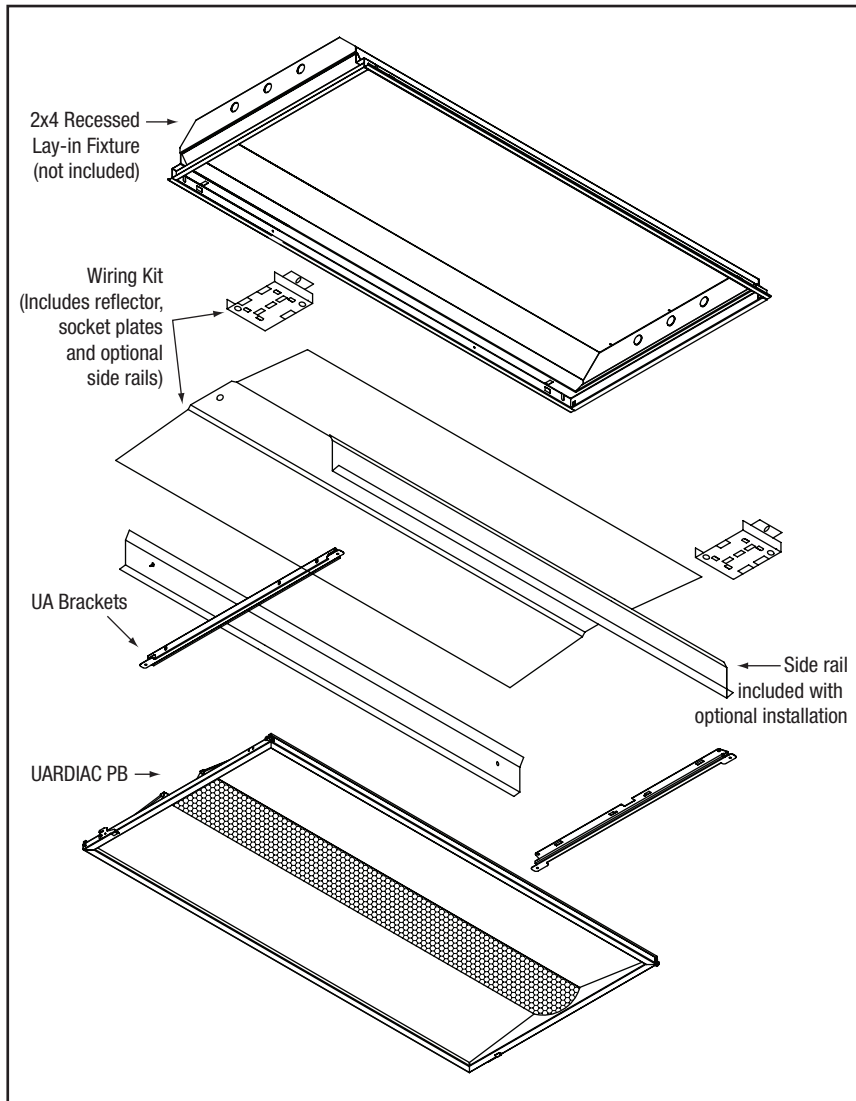

UARDIAC PB Retrofit Shielding Kit

2x2, 2x4 Recessed Direct / Indirect