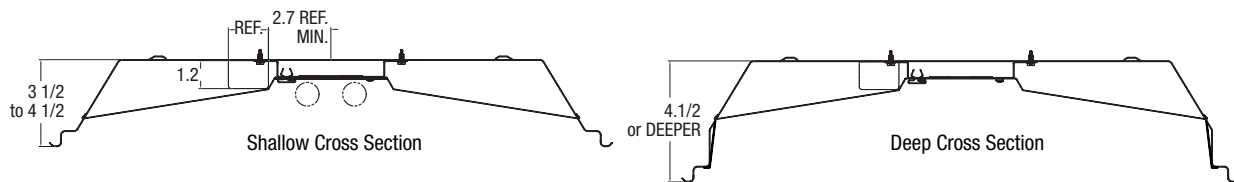

Wiring Kit and Reflector Option

RK124MW	2x4 Reflector kit 1L and 2L, 4ft T8/T5 Matte White
RK122MW	2x2 Reflector kit 1L and 2L, 2ft T8/T5 Matte White
RR401-MW	Reflector rail 4ft, Matte White
RR201-MW	Reflector rail 2ft, Matte White

Wiring Kit and Reflector Product Dimensions