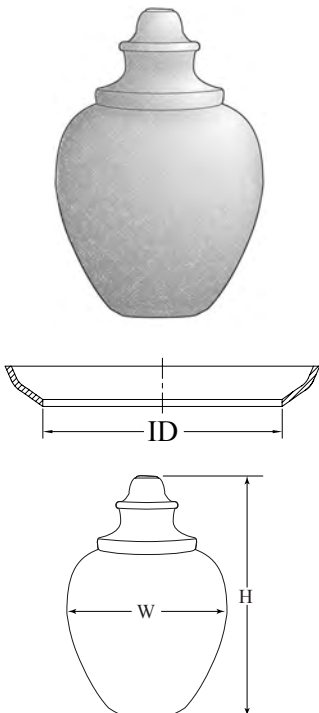

NECKLESS (N)

Polycarbonate

HEIGHT	WIDTH	INSIDE DIA	NECK O.D.	COLOR	ITEM NO.
26.88"	16.60"	7.12"	8.00"	Clear	88066-CL-8F
26.13"	16.60"	8.25"	9.12"	Clear	88066-CL-9F
21.00"	14.00"	7.12"	8.00"	Clear	88063-CL-8F
16.81"	10.75"	5.06"	5.91"	Clear	88065-CL-6F
16.14"	10.75"	5.25"	N/A	Clear	88065-CL-5N

Acrylic - Impact Modified

HEIGHT	WIDTH	INSIDE DIA	NECK O.D.	COLOR	ITEM NO.
26.88"	16.60"	7.12"	8.00"	Clear	88266-CL-8F
26.88"	16.60"	7.12"	8.00"	White	88266-WH-8F
26.13"	16.60"	8.25"	9.12"	Clear	88266-CL-9F
26.13"	16.60"	8.25"	9.12"	White	88266-WH-9F
21.00"	14.00"	7.12"	8.00"	Clear	88263-CL-8F
21.00"	14.00"	7.12"	8.00"	White	88263-WH-8F
16.81"	10.75"	5.06"	5.91"	Clear	88265-CL-6F
16.81"	10.75"	5.06"	5.91"	White	88265-WH-6F
16.14"	10.75"	5.25"	N/A	Clear	88265-CL-5N
16.14"	10.75"	5.25"	N/A	White	88265-WH-5N

Polyethelylene

HEIGHT	WIDTH	INSIDE DIA	NECK O.D.	COLOR	ITEM NO.
16.81"	10.75"	4.87"	5.75"	White	88465-WH-6F
16.14"	10.75"	5.25"	N/A	White	88465-WH-5N