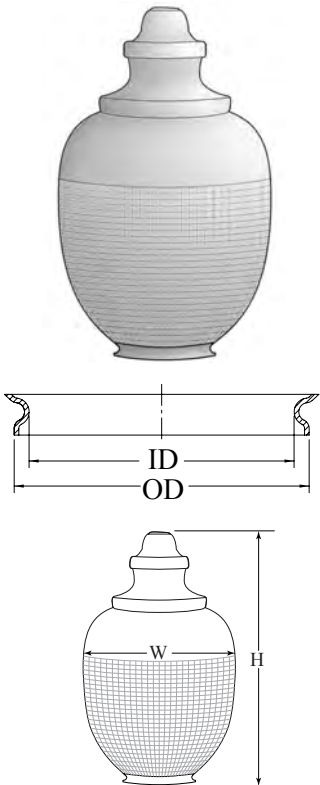

**Acrylic 88230 top with
Acrylic lexalite 425 bottom**
Includes Aluminum Reinforcing neck Ring

HEIGHT	WIDTH	INSIDE DIA	NECK O.D.	COLOR	TYPE	ITEM NO.
27.46"	15.75"	7.27"	8.14"	Clear	III	88230ALEX3-8F
27.46"	15.75"	7.27"	8.14"	Clear	V	88230ALEX5-8F
27.12"	15.75"	7.75"	9.13"	Clear	III	88230ALEX3-9F
27.12"	15.75"	7.75"	9.13"	Clear	V	88230ALEX5-9F