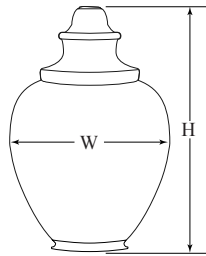

**Series 63, 65, & 66
Textured Streetlamps**

FITTER NECK (F)