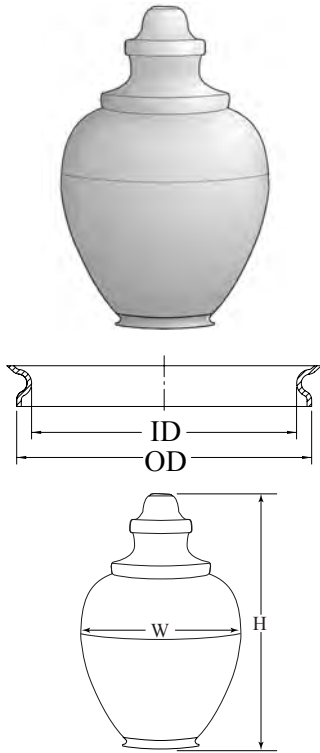

Streetlamp Assemblies

**Acrylic 88230 top with
Acrylic 25920 bottom**

HEIGHT	WIDTH	INSIDE DIA	NECK O.D.	COLOR	ITEM NO.
27.00"	15.12"	7.12"	8.00"	Clear	88230A25920-CL-8F
27.00"	15.12"	7.12"	8.00"	Sand Blasted	88230A25920-SB-8F
26.62"	15.12"	7.75"	9.12"	Clear	88230A25920-CL-9F
26.62"	15.12"	7.75"	9.12"	Sand Blasted	88230A25920-SB-9F