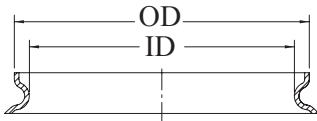

Textured Teardrops

Polycarbonate

HEIGHT	WIDTH	INSIDE DIA	NECK O.D.	COLOR	ITEM NO.
16.65"	15.66"	7.12"	7.94"	Clear	88040-CL-8F
16.65"	15.66"	9.12"	9.94"	Clear	88040-CL-10F

Acrylic - Impact Modified

HEIGHT	WIDTH	INSIDE DIA	NECK O.D.	COLOR	ITEM NO.
16.65"	15.66"	7.12"	7.94"	Clear	88240-CL-8F
16.65"	15.66"	9.12"	9.94"	Clear	88240-CL-10F