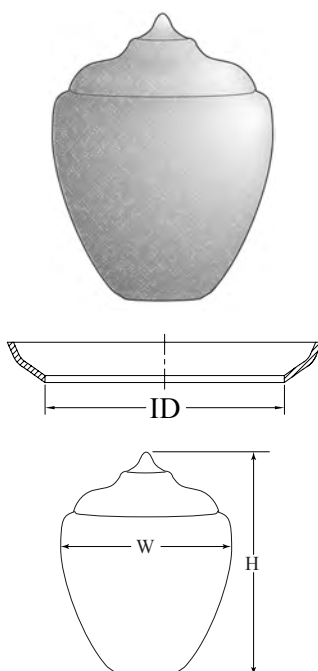

NECKLESS (N)

Polyethylene

HEIGHT	WIDTH	INSIDE DIA	NECK O.D.	COLOR	ITEM NO.
17.62"	11.50"	3.06"	3.82"	White	88467-WH-4F
17.12"	11.50"	5.20"	5.90"	White	88467-WH-6F
16.69"	11.50"	5.25"	N/A	White	88467-WH-5N