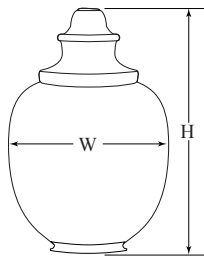

### Polycarbonate

HEIGHT	WIDTH	INSIDE DIA	NECK O.D.	COLOR	ITEM NO.
20.69"	15.44"	7.12"	7.94"	Clear	88060-CL-8F
19.88"	15.44"	8.25"	9.12"	Clear	88060-CL-9F*
17.85"	12.75"	7.12"	7.94"	Clear	88061-CL-8F

### Acrylic - Impact Modified

HEIGHT	WIDTH	INSIDE DIA	NECK O.D.	COLOR	ITEM NO.
20.69"	15.44"	7.12"	7.94"	Clear	88260-CL-8F
20.69"	15.44"	7.12"	7.94"	White	88260-WH-8F
19.88"	15.44"	8.25"	9.12"	Clear	88260-CL-9F*
19.88"	15.44"	8.25"	9.12"	White	88260-WH-9F*
17.85"	12.75"	7.12"	7.94"	Clear	88261-CL-8F
17.85"	12.75"	7.12"	7.94"	White	88261-WH-8F

### Polycarbonate

HEIGHT	WIDTH	INSIDE DIA	NECK O.D.	COLOR	ITEM NO.
25.19"	16.50"	7.12"	8.00"	Clear	88062-CL-8F

### Acrylic - Impact Modified

HEIGHT	WIDTH	INSIDE DIA	NECK O.D.	COLOR	ITEM NO.
25.19"	16.50"	7.12"	8.00"	Clear	88262-CL-8F

Please note that item # 88062/88262 has a more rounded shape than item # 88066/88266.