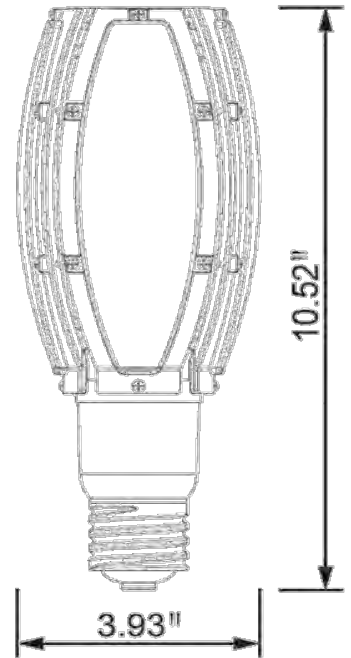

LED-8085M 60W LED for HID Retrofit for Post Top / Wall Pack

Models

LED-8085MXX, 120-277VAC, cULus, 3000K, 4200K or 5700K CCT, E39

Features

- > 60W LED Replaces 250W MH or HPS HID Lamps
- > Meanwell PWM & 0-10V Dimmable driver
- > Driver can be mounted up to 20 meters from lamps with negligible reduction in light output.
- > UL approved for wet environments
- > 50,000 hour rated LED life (supported by LM80 and ISTMT reports (see website))
- > 5 Year Limited Warranty - see website for details
- > UL1598C retains fixture UL Listing
- > Rated for enclosed fixture

HID-X

- EXTERNAL DRIVER LED
- IP65 RATING
- 0-10V / PWM DIMMING

Technical Specifications

Models US/CAN	LED-8085M30	LED-8085M42	LED-8085M57
CCT	3000K	4200K	5700K
Power Consumption	60 watts		
Replaces	175w - 250w MH/HPS		
Mounting	E39		
Voltage	120-277VAC (USA)		
LED Type	180 Samsung #5630 SMD		
Beam Angle	360°		
Dimmable	Yes		
Operating Temp	-40°F - +122°F		
Rated R70 Life	Up to 50,000 Hrs.		
Warranty	5 Year Limited*		

Polar Curves

DLC	MODEL	DLC CODE
DLC 0-10V E39	LED-8085M57	PP8J9AQ
	LED-8085M42	P5BSN779

Approved Categories:
Replacement Lamps for Outdoor Pole/Arm-mounted
Decorative Luminaires (Type C)

Installation Notes:

Packaging	4 / Master Carton
Unit	7.5" x 5.44" x 12" 3.99 lbs.
Master	15.8" x 11.6" x 12.6" 25.5 lbs.

Mounting Orientation			Minimum Fixture Size Requirements (inches)	
Base Up	Base Down	Horiz	Length	Width
			12.52	5.93
Approved	Approved	Approved	Height	5.93
			Cu. Inches	440.3