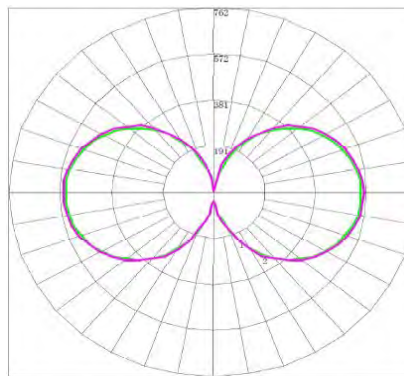

Polar Curves

DLC	MODEL	DLC CODE
DLC 0-10V E39	LED-8085M57	PP8J9AQ
	LED-8085M42	P5BSN779

Approved Categories:
Replacement Lamps for Outdoor Pole/Arm-mounted
Decorative Luminaires (Type C)

Installation Notes:

- Ballast must be bypassed
- Installing surge/lightning protectors is highly recommended

LED Power Consumption (Watts)	HID Power Consumption (Watts)	HID Ballast Power Consumption (Watts)	Total Savings (Watts)	Annual Energy Savings (14 hrs/day)	Lifetime Energy Savings (over 50,000 hrs)
60	250	50	240	$135	$1,320.00

LM79 Specifications	Yes	Yes	Yes
Power (W)	56.6	57.2	57.1
CCT	3139	4102	5841
Light Output	5326	5807	6130
Efficacy	94.1	101.5	107.4
THD @ 277V	15.13%	15.24%	15.09%
PF @ 277V	0.911	0.911	0.911
CRI:	84	96.2	84.7
R9	18	29	14
Duv	0.0011	-0.001	0.0019

Packaging	4 / Master Carton
Unit	7.5" x 5.44" x 12" 3.99 lbs.
Master	15.8" x 11.6" x 12.6" 25.5 lbs.

Mounting Orientation			Minimum Fixture Size Requirements (inches)	
Base Up	Base Down	Horiz	Length	Width
			12.52	5.93
Approved	Approved	Approved	Height	5.93
			Cu. Inches	440.3

188 S. Northwest Highway • Cary, IL 60013
(847) 380-3540 • FAX: (847) 380-3542
www.led-llc.com