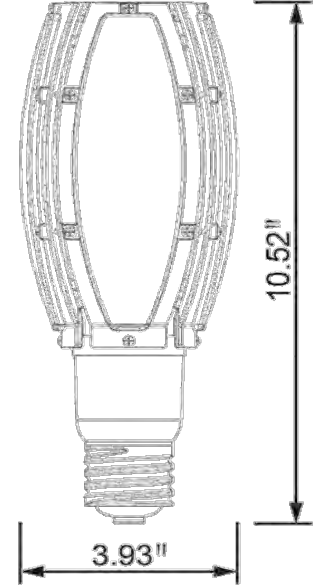

LED-8084M 45W LED for HID Retrofit for Post Top / Wall Pack

Models

LED-8084MXX, 120-277VAC, cULus, 3000K, 4200K or 5700K CCT, E39

Features

- > 45W LED Replaces 175W MH or HPS HID Lamps
- > Meanwell PWM & 0-10V Dimmable driver
- > Driver can be mounted up to 20 meters from lamps with negligible reduction in light output.
- > UL approved for wet environments
- > 50,000 hour rated LED life (supported by LM80 and ISTMT reports (see website))
- > 5 Year Limited Warranty - see website for details
- > UL1598C retains fixture UL Listing
- > Rated for enclosed fixture

HID-X

- EXTERNAL DRIVER LED
- IP65 RATING
- 0-10V / PWM DIMMING

Technical Specifications

Models US/CAN	LED-8084M30	LED-8084M42	LED-8084M57
CCT	3000K	4200K	5700K
Power Consumption	45 watts		
Replaces	175 MH/HPS		
Mounting	E39		
Voltage	120-277VAC (USA)		
LED Type	Samsung #5630 SMD		
Beam Angle	360°		
Dimmable	Yes		
Operating Temp	-40°F - +122°F		
Rated R70 Life	Up to 50,000 Hrs.		
Warranty	5 Year Limited*		
LM79 Specifications	Yes	Yes	Yes
Power (W)	43.5	44.1	43.8
CCT	3136	4085	5782
Light Output	4062	4273	4509
Efficacy	93.4	96.9	102.7
THD @ 277V	12.70%	12.70%	12.60%
PF @ 277V	0.918	0.921	0.919
CRI:	84.4	84.4	85.8
R9	18	27	11
Duv	-0.0005	-0.0005	0.0024
Packaging	4 / Master Carton		
Unit	7.5" x 5.44" x 12" 3.99 lbs.		
Master	15.8" x 11.6" x 12.6" 25.5 lbs.		

Polar Curves

DLC	MODEL	DLC CODE
	LED-8084M57	PCCGYSKP
	LED-8084M42	PZPJGUXQ

Approved Categories:
Replacement Lamps for Outdoor Pole/Arm-mounted
Decorative Luminaires (Type C)

Installation Notes:

- Ballast must be bypassed
- Installing surge/lightning protectors is highly recommended

Mounting Orientation			Minimum Fixture Size Requirements (inches)	
Base Up	Base Down	Horiz	Length	Width
			12.52	5.93
Approved	Approved	Approved	Height	5.93
			Cu. Inches	440.3

188 S. Northwest Highway • Cary, IL 60013
(847) 380-3540 • FAX: (847) 380-3542
www.led-llc.com