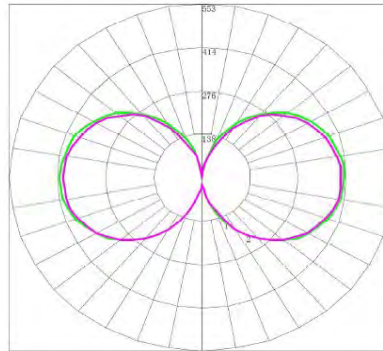

Polar Curves

DLC	MODEL	DLC CODE
	LED-8084M57	PCCGYSKP
	LED-8084M42	PZPJGUXQ

Approved Categories:
Replacement Lamps for Outdoor Pole/Arm-mounted
Decorative Luminaires (Type C)

Installation Notes:

- Ballast must be bypassed
- Installing surge/lightning protectors is highly recommended

LED Power Consumption (Watts)	HID Power Consumption (Watts)	HID Ballast Power Consumption (Watts)	Total Savings (Watts)	Annual Energy Savings (14 hrs/day)	Lifetime Energy Savings (over 50,000 hrs)
45	175	35	165	$93	$907.50

Mounting Orientation			Minimum Fixture Size Requirements (inches)	
Base Up	Base Down	Horiz	Length	Width
			12.52	5.93
Approved	Approved	Approved	Height	5.93
			Cu. Inches	440.3

188 S. Northwest Highway • Cary, IL 60013
(847) 380-3540 • FAX: (847) 380-3542
www.led-llc.com