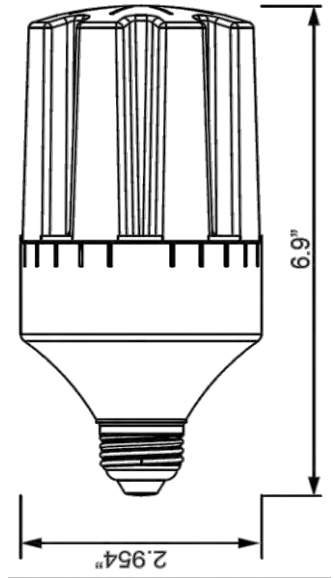

LED-8029E-A 24W LED for HID Retrofit for Post Top / Area

Models

LED-8029EXX-A, 120-277VAC, cULus, 3000K, 4000K or 5700K CCT, E26

LED-8029EXXC-A, 347VAC, cUL, 3000K, 4000K or 5700K CCT, E26

Features

- > 24W LED Replaces 100W MH or HPS HID Lamps
- > UL approved for damp environments and enclosed fixtures
- > Advanced active cooling: Active cooling and dynamic temperature control
- > 50,000 hour rated LED life (supported by LM80 and ISTMT reports (see website))
- > 5 Year Limited Warranty - see website for details
- > Rated for enclosed fixture

Technical Specifications

Models US/CAN	LED-8029E30-A	LED-8029E40-A	LED-8029E57-A	LED-8029E30C-A	LED-8029E40C-A	LED-8029E57C-A
CCT	3000K	4000K	5700K	3000K	4000K	5700K
Power Consumption	24 watts					
Replaces	100 MH/HPS					
Mounting	E26					
Voltage	120-277VAC (USA & CAN) 347V (Canada)					
LED Type	2835					
Beam Angle	360°					
Dimmable	No					
Operating Temp	-40°F - +122°F					
Rated R70 Life	Up to 50,000 Hrs.					
Warranty	5 Year Limited*					

Illuminance Plots

	Illuminance at a Distance	
	Center Beam fc	Beam Width
17.0ft	0.63 fc	
34.0ft	0.16 fc	
51.0ft	0.07 fc	
68.0ft	0.04 fc	
85.0ft	0.03 fc	
102.0ft	0.02 fc	

Installation Notes:

- Ballast must be bypassed
- Installing surge/lightning protectors is highly recommended

Mounting Orientation			Minimum Fixture Size Requirements (inches)	
Base Up	Base Down	Horiz		
			Length	8.9
			Width	4.9
			Height	4.9
Approved	Approved	Approved	Cu. Inches	213.7

188 S. Northwest Highway • Cary, IL 60013