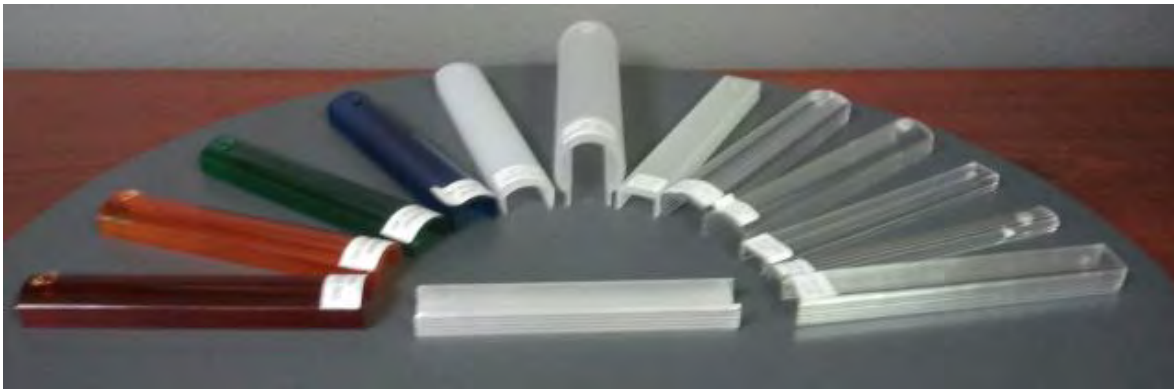

LED CHANNEL DIFFUSERS & MOUNTING BASE

Dramatically diffuse and protect light pixels with specialized LED Mounting Channel!

Ideal LED mounting channel lens and separate base for walls, ceilings, under cabinets, counter lighting, cove lighting, vanity/bathroom, bars/restaurant, theatre/night clubs, signs and displays. Available in an array of colors and patterns to fit your purpose. Lens is extruded from durable polycarbonate and acrylic frost materials. Base is available in polycarbonate or aluminum.

Channel can be installed either horizontally or vertically. Mounting Channel can easily attach with double sided tape or screw on, no clips needed. Available in 48" and 96" lengths.

Call our LPS Team for a quote on your next LED project.