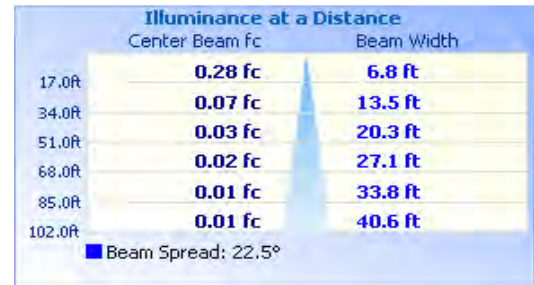

LED-8039E-A 18W LED for HID Retrofit for Post Top / Area

Models

LED-8039EXX-A, 120-277VAC, cULus, 3000K, 4000K or 5700K CCT, E26

LED-8039EXXC-A, 347VAC, cUL, 3000K, 4000K or 5700K CCT, E26

Features

- > 18W LED Replaces 70W MH or HPS HID Lamps
- > UL approved for enclosed fixtures & damp environments
- > Advanced temperature control keeps lamp cool in harsher environments
- > 50,000 hour rated LED life (supported by LM80 and ISTMT reports (see website)
- > 5 Year Limited Warranty - see website for details
- > Rated for enclosed fixture

Illuminance Plots

Technical Specifications

Models US/CAN	LED-8039E30-A	LED-8039E40-A	LED-8039E57-A	LED-8039E30C-A	LED-8039E40C-A	LED-8039E57C-A
	USA			CAN		
CCT	3000K	4000K	5700K	3000K	4000K	5700K
Power Consumption	18 watts					
Replaces	70 MH/HPS					
Mounting	E26					
Voltage	120-277VAC			347VAC		
LED Type	2835					
Beam Angle	360°					
Dimmable	No					
Operating Temp	-40°F - +122°F					
Rated R70 Life	Up to 50,000 Hrs.					
Warranty	5 Year Limited*					
LM79 Specifications	Yes	Yes	Yes	Yes	Yes	Yes
Power (W)	18.23	17.98	18.04	17.76	17.37	17.93
CCT	2958	4087	5552	2953	4068	5617
Light Output	2055	2297	2243	2043	2166	2242
Efficacy	112.73	127.753	124.75	115	124.698	125.042
THD @ 277V	11.80%	11.26%	11.72%	14.44%	14.54%	14.38%
PF @ 277V	98	98	98	97	97	97
CRI:	82.4	84.7	85.1	82.3	84.5	85.3
R9	7	19	15	7	15	16
Duv	0	-0.0002	0.0021	-0.0002	-0.0001	0.0016
Packaging	9/ Master Carton					
Unit	4.3"x 4.3"x 7.9" .8 lbs.					
Master	13.8"x 13.8" x 8.46" 8.1 lbs.					