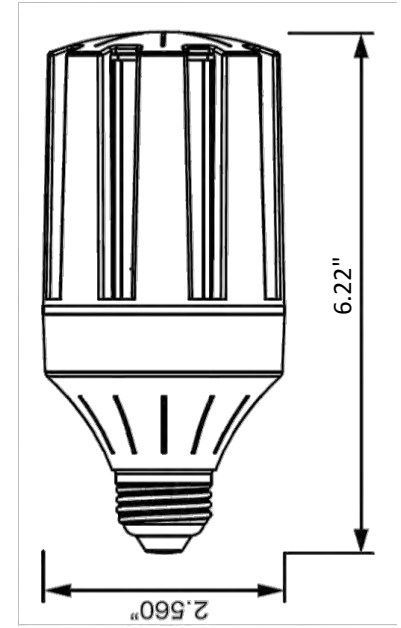

LED-8039E-A 18W LED for HID Retrofit for Post Top / Area

Models

LED-8039EXX-A, 120-277VAC, cULus, 3000K, 4000K or 5700K CCT, E26

LED-8039EXXC-A, 347VAC, cUL, 3000K, 4000K or 5700K CCT, E26

Features

- > 18W LED Replaces 70W MH or HPS HID Lamps
- > UL approved for enclosed fixtures & damp environments
- > Advanced temperature control keeps lamp cool in harsher environments
- > 50,000 hour rated LED life (supported by LM80 and ISTMT reports (see website)
- > 5 Year Limited Warranty - see website for details
- > Rated for enclosed fixture

Illuminance Plots

Technical Specifications

Models US/CAN	LED-8039E30-A	LED-8039E40-A	LED-8039E57-A	LED-8039E30C-A	LED-8039E40C-A	LED-8039E57C-A
	USA			CAN		
CCT	3000K	4000K	5700K	3000K	4000K	5700K
Power Consumption	18 watts					
Replaces	70 MH/HPS					
Mounting	E26					
Voltage	120-277VAC			347VAC		
LED Type	2835					
Beam Angle	360°					
Dimmable	No					
Operating Temp	-40°F - +122°F					
Rated R70 Life	Up to 50,000 Hrs.					
Warranty	5 Year Limited*					
LM79 Specifications	Yes	Yes	Yes	Yes	Yes	Yes
Power (W)	18.23	17.98	18.04	17.76	17.37	17.93
CCT	2958	4087	5552	2953	4068	5617
Light Output	2055	2297	2243	2043	2166	2242
Efficacy	112.73	127.753	124.75	115	124.698	125.042
THD @ 277V	11.80%	11.26%	11.72%	14.44%	14.54%	14.38%
PF @ 277V	98	98	98	97	97	97
CRI:	82.4	84.7	85.1	82.3	84.5	85.3
R9	7	19	15	7	15	16
Duv	0	-0.0002	0.0021	-0.0002	-0.0001	0.0016
Packaging	9/ Master Carton					
Unit	4.3"x 4.3"x 7.9" .8 lbs.					
Master	13.8"x 13.8" x 8.46" 8.1 lbs.					

Mounting Orientation			Minimum Fixture Size Requirements (inches)	
Base Up	Base Down	Horiz	Length	Width
			8.5	4.5
Approved	Approved	Approved	Height	4.5
			Cu. Inches	172.1

188 S. Northwest Highway • Cary, IL 60013
 (847) 380-3540 • FAX: (847) 380-3542
 www.led-llc.com