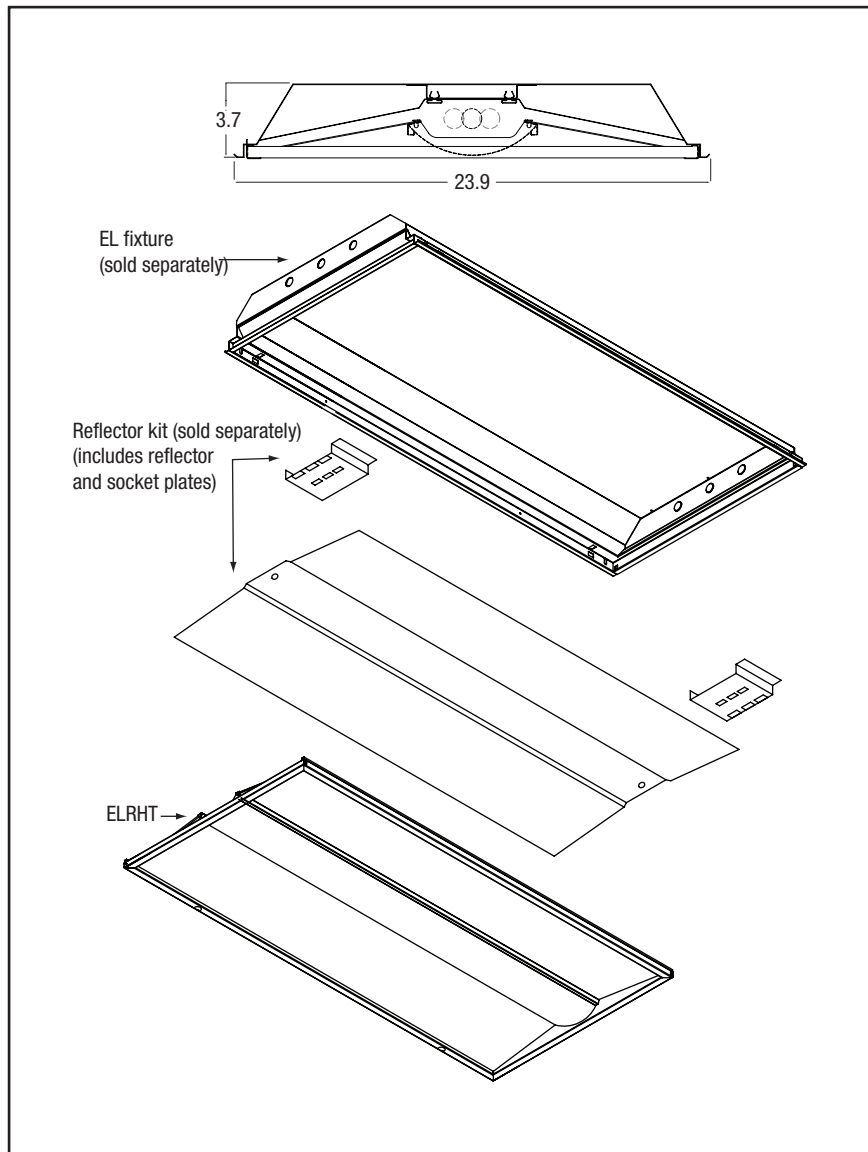

ELRHT Shielding Kit for EL Troffers

2x2, 2x4

Reflector Kits	
RK124MW	REF. KIT COMBO 1L & 2L , 4FT T8/T5, MW
RK124WO	REF. KIT COMBO 1L & 2L , 4FT T8/T5, WO
RK124MWIWO	REF. KIT COMBO 1L & 2L , 4FT T8/T5, MW REFL. WO INSERT
RK124WOVWO	REF. KIT COMBO 1L & 2L , 4FT T8/T5, WO REFL. WO INSERT
RK122MW	REF. KIT COMBO 1L & 2L , 2FT T8/T5, MW
RK122WO	REF. KIT COMBO 1L & 2L , 2FT T8/T5, WO
RK122MWIWO	REF. KIT COMBO 1L & 2L , 2FT T8/T5, MW REFL. WO INSERT
RK122WOVWO	REF. KIT COMBO 1L & 2L , 2FT T8/T5, WO REFL. WO INSERT