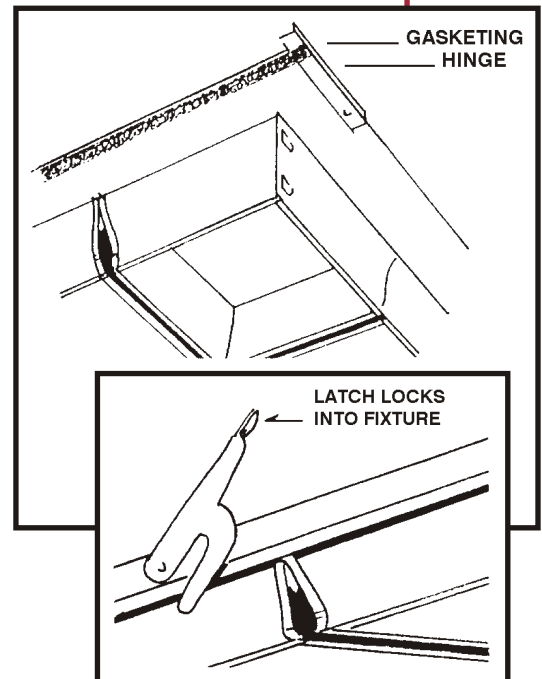

The **EL/PLLA** is a medium cell aluminum parabolic louver / door assembly that replaces the existing fluorescent fixture door frame. It is designed to fit the standard Steelcraft EL Fixture body. Available in Semi-specular silver, specular silver and baked white enamel finish. The **EL/PLLA** can be used with overlay for additional diffusing or obscuration of lamps.

**EL PLLA**

**12 Cell**  
**EL PLLA 2412STS**

**18 Cell**  
**EL PLLA 2418STS**

**24 Cell**  
**EL PLLA 2424STS**

**32 Cell**  
**EL PLLA 2432STS**

**A.L.P.**

**LIGHTING COMPONENTS, INC.**

CORPORATE HQ: CHICAGO, IL U.S.A.