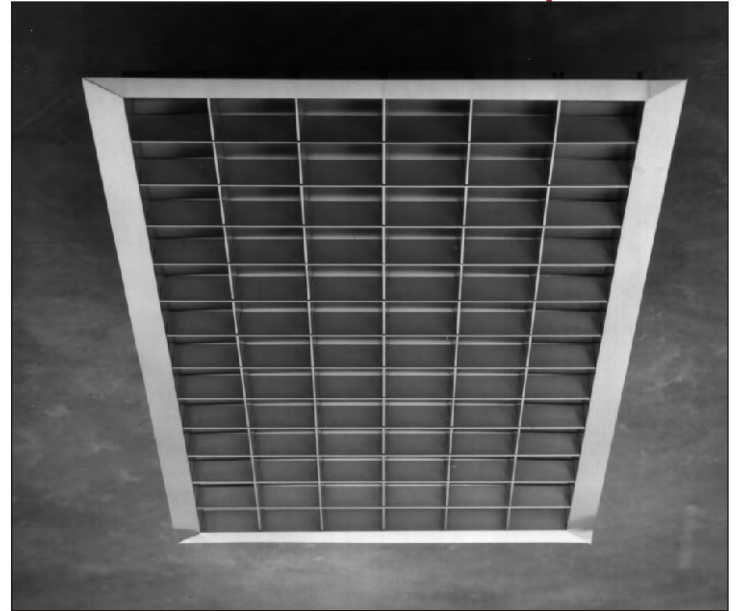

**A.L.P.**

**EL PLLA**

**NOMINAL 1-1/2" ALUMINUM PARABOLIC LOUVER / DOOR ASSEMBLY**

**EL / PLLA**

Ready to install **aluminum** parabolic louver, **nominal 2' x 4'**, 1-1/2" deep, available in various cell sizes.

The **EL/PLLA** is a medium cell aluminum parabolic louver / door assembly that replaces the existing fluorescent fixture door frame. It is designed to fit the standard Steelcraft EL Fixture body. Available in Semi-specular silver, specular silver and baked white enamel finish. The **EL/PLLA** can be used with overlay for additional diffusing or obscuration of lamps.