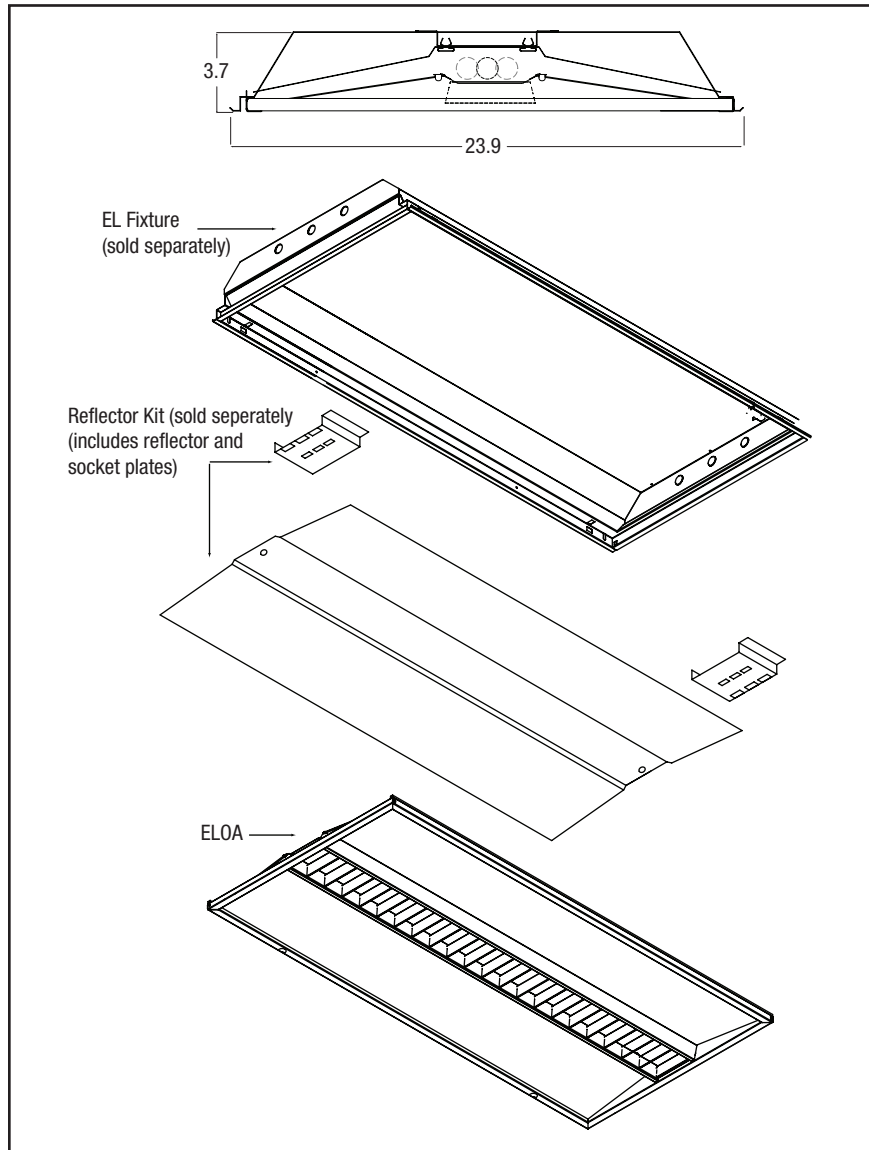

Lamps

1, 2 or 3-lamp T8 or T5 fluorescent reflector kits available.

ELOA Shielding Kit for EL Troffers

2x2, 2x4

Reflector Kits	
RK124MW	REF. KIT COMBO 1L & 2L , 4FT T8/T5, MW
RK124WO	REF. KIT COMBO 1L & 2L , 4FT T8/T5, WO
RK124MWIWO	REF. KIT COMBO 1L & 2L , 4FT T8/T5, MW REFL. WO INSERT
RK124WOVWO	REF. KIT COMBO 1L & 2L , 4FT T8/T5, WO REFL. WO INSERT
RK122MW	REF. KIT COMBO 1L & 2L , 2FT T8/T5, MW
RK122WO	REF. KIT COMBO 1L & 2L , 2FT T8/T5, WO
RK122MWIWO	REF. KIT COMBO 1L & 2L , 2FT T8/T5, MW REFL. WO INSERT
RK122WOVWO	REF. KIT COMBO 1L & 2L , 2FT T8/T5, WO REFL. WO INSERT