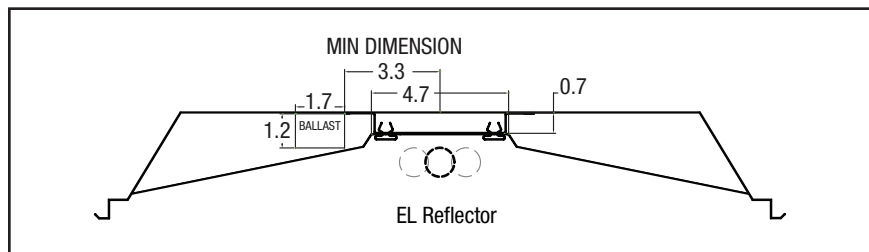

ELOA Shielding Kit for EL Troffers

2x2, 2x4

Reflector Kits	
RK124MW	REF. KIT COMBO 1L & 2L , 4FT T8/T5, MW
RK124WO	REF. KIT COMBO 1L & 2L , 4FT T8/T5, WO
RK124MWIWO	REF. KIT COMBO 1L & 2L , 4FT T8/T5, MW REFL. WO INSERT
RK124WOVWO	REF. KIT COMBO 1L & 2L , 4FT T8/T5, WO REFL. WO INSERT
RK122MW	REF. KIT COMBO 1L & 2L , 2FT T8/T5, MW
RK122WO	REF. KIT COMBO 1L & 2L , 2FT T8/T5, WO
RK122MWIWO	REF. KIT COMBO 1L & 2L , 2FT T8/T5, MW REFL. WO INSERT
RK122WOVWO	REF. KIT COMBO 1L & 2L , 2FT T8/T5, WO REFL. WO INSERT

Notice

A.L.P. Lighting Components, Inc., assumes no responsibility for suitability of these materials in any luminaire or application. Please test for fit and function prior to ordering project quantities.

A.L.P.
LIGHTING COMPONENTS, INC.

6333 Gross Point Road • Niles, IL 60714 USA
773-774-9550 Tel. • 773-774-9331 Fax • Direct
877-257-5841 Tel. • 800-438-2500 Fax • Toll Free
www.alplighting.com