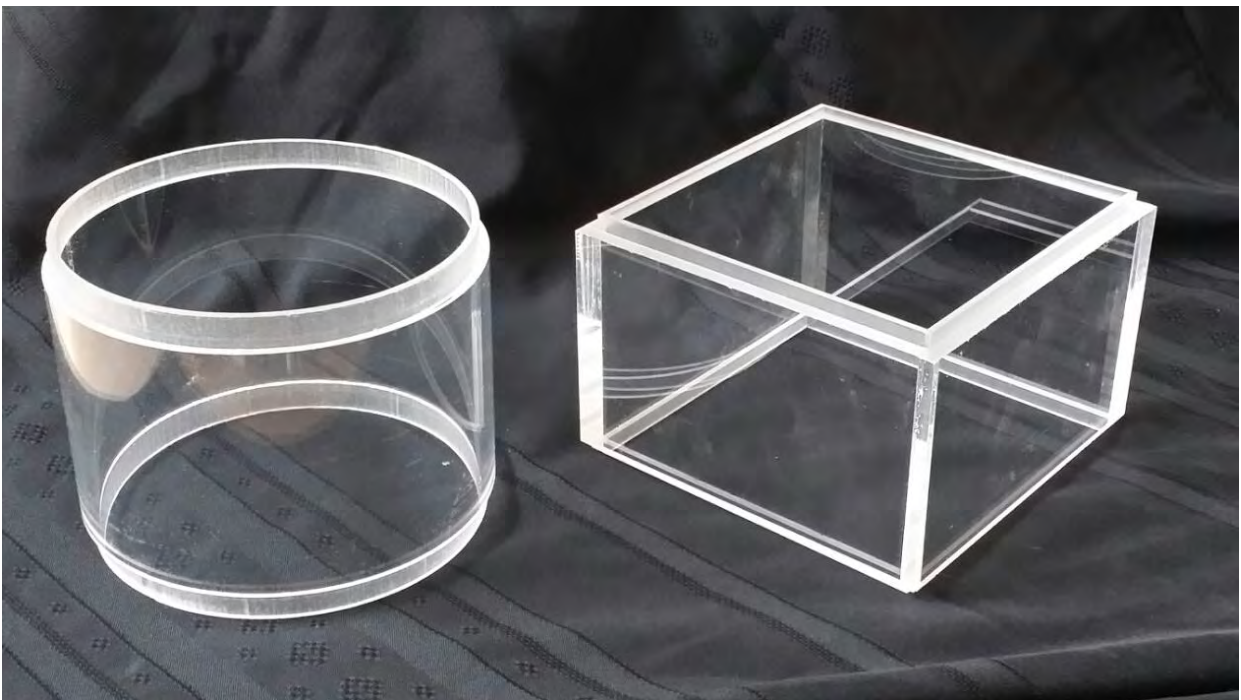

Lighting Plastics Solutions

RETROFIT SPECIALISTS

www.mylpsolutions.com

THE RIGHT PART AT THE RIGHT PRICE. RIGHT NOW.

Bollard Replacement Lenses

These thick acrylic Bollard lens replacements were produced using our CNC router technology. As a result we were able to produce an exact replica of the required shapes. Let us have your specifications and we can do the same for you, either as a replacement or for original installations.