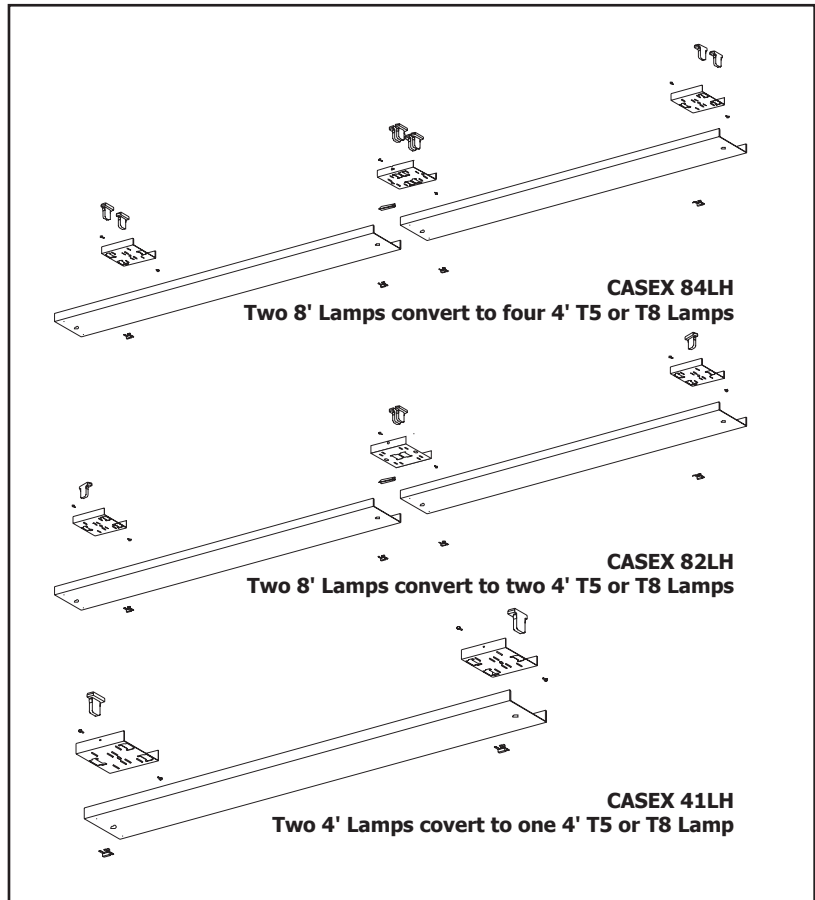

Features and Benefits

- Ballast cover pre-punched for quarter turn fastener
- Quality bi-pin lampholders provided with "LH" designation
- Provides easy method to upgrade existing strips
- No special tooling required
- Lampholder brackets and ballast cover assembled on-site for ease of handling
- Meets UL #1598 standards

CAS Express Configurations

Order CASEX 82LH

Converts to

Single Lamp T12 to Two T5 or T8 Lamps

Order CASEX 84LH

Converts to

Double Lamp T12 to Four T5 or T8 Lamps

Material

Made from pre-painted 27 gauge white steel with 91% reflectance

CAS Express Convert-A-Strip

Accessories Details

Catalog Number	Description
CASEX 82LH	CAS EXP. T8 (2) 4' Lamp Tandem Includes (2) CASEXCOVER, (2) RW 501, (1) RW 511, (4) RQTF, (6) RA8, (4) lampholder
CASEX 84LH	CAS EXP. T8 (4) 4' Lamp Tandem Includes (2) CASEXCOVER, (2) RW 501, (1) RW 522, (4) RQTF, (6) RA8, (8) lampholder
CASEX 82LHT5	CAS EXP. T5 (2) 4' Lamp Tandem Includes (2) CASEXCOVER, (2) RW 502T5, (1) RW 511T5, (4) RQTF-S, (6) RA8, (4) lampholde
CASEX 84LHT5	CAS EXP. T5 (4) 4' Lamp Tandem Includes (2) CASEXCOVER, (2) RW 502T5, (1) RW 522T5 (4) RQTF-S, (6) RA8, (8) lampholder
CASEX 86LHT5	CAS EXP. T5 (6) 4' Lamp Tandem Includes (2) CASEXCOVER, (2) RW 502T5, (1) RW 522T5, (4) RQTF-S, (6) RA8, (12) lampholder
CASEX 41LH	CAS EXP. T8 (2) 4' Lamp Tandem Includes (1) CASEXCOVER, (2) RW 501, (2) RQTF, (4) RA8, (2) lampholder
CASEX 41LHT5	CAS EXP. T5 (2) 4' Lamp Tandem Includes (1) CASEXCOVER, (2) RW 502T5, (2) RQTF-S, (4) RA8, (2) lampholder