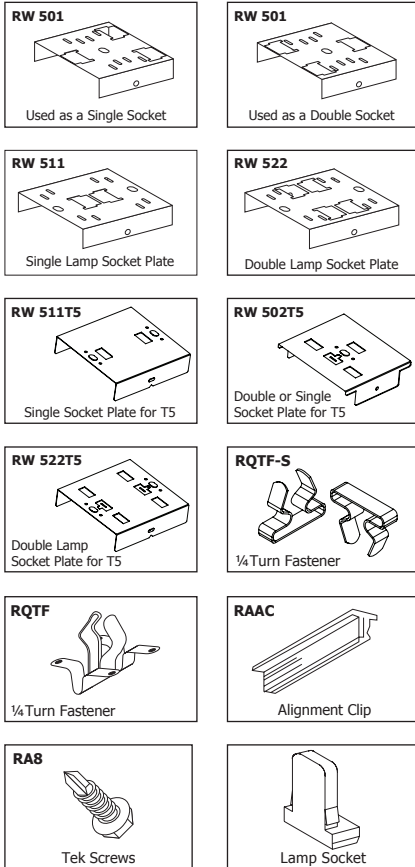

Features and Benefits

- Ballast cover pre-punched for quarter turn fastener
- Quality bi-pin lampholders provided with "LH" designation
- Provides easy method to upgrade existing strips
- No special tooling required
- Lampholder brackets and ballast cover assembled on-site for ease of handling
- Meets UL #1598 standards

CAS Express Configurations

Order CASEX 82LH

Converts to

Single Lamp T12 to Two T5 or T8 Lamps

Order CASEX 84LH

Converts to

Double Lamp T12 to Four T5 or T8 Lamps

Material

Made from pre-painted 27 gauge white steel with 91% reflectance

CAS Express Convert-A-Strip

Accessories Details

Catalog Number	Description
CASEX 82LH	CAS EXP. T8 (2) 4' Lamp Tandem Includes (2) CASEXCOVER, (2) RW 501, (1) RW 511, (4) RQTF, (6) RA8, (4) lampholder
CASEX 84LH	CAS EXP. T8 (4) 4' Lamp Tandem Includes (2) CASEXCOVER, (2) RW 501, (1) RW 522, (4) RQTF, (6) RA8, (8) lampholder
CASEX 82LHT5	CAS EXP. T5 (2) 4' Lamp Tandem Includes (2) CASEXCOVER, (2) RW 502T5, (1) RW 511T5, (4) RQTF-S, (6) RA8, (4) lampholde
CASEX 84LHT5	CAS EXP. T5 (4) 4' Lamp Tandem Includes (2) CASEXCOVER, (2) RW 502T5, (1) RW 522T5 (4) RQTF-S, (6) RA8, (8) lampholder
CASEX 86LHT5	CAS EXP. T5 (6) 4' Lamp Tandem Includes (2) CASEXCOVER, (2) RW 502T5, (1) RW 522T5, (4) RQTF-S, (6) RA8, (12) lampholder
CASEX 41LH	CAS EXP. T8 (2) 4' Lamp Tandem Includes (1) CASEXCOVER, (2) RW 501, (2) RQTF, (4) RA8, (2) lampholder
CASEX 41LHT5	CAS EXP. T5 (2) 4' Lamp Tandem Includes (1) CASEXCOVER, (2) RW 502T5, (2) RQTF-S, (4) RA8, (2) lampholder