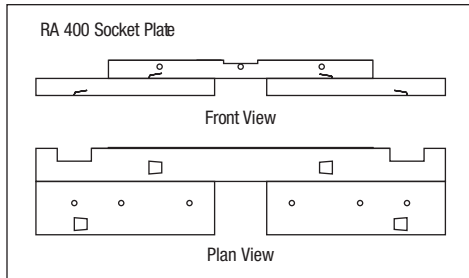

Accessories

Catalog Number	Description
RA 6022	(1) RA 6022 Reflector for 2' X 2' Troffer; (2) tek screws
RA 6024	(1) RA 6024 Reflector for 2' x 4' Troffer; (4) tek screws

Accessories

RA 400	2 Lamp Socket Plate & (2) TEK Screws
RA 415	(2) End Caps

Note: For Highly Reflective Specular Aluminum, Delete Prefix "RA" and Replace with "RM" or for White Aluminum Delete "RA" and Replace with "RW".

This drawing is for reference only. Actual part dimensions will vary. Customer is urged to review actual samples to confirm fit and function. All specifications and dimensions are subject to change without notice.

6000 06/12

Lighting
Plastics
Solutions
RETROFIT SPECIALISTS

www.mylpsolutions.com

info@mylpsolutions.com

TAMPA BAY
2140 Range Road, Suite A | Clearwater, FL 33765
800-587-3310 | 727-441-9581 | 727-446-2451 fax

CENTRAL FLORIDA
2119 Directors Row, Suite 5 | Orlando, FL 32809
800-682-4197 | 407-398-1001 | 407-398-1003 fax

SOUTHEAST US
3367 W Hospital Avenue, Suite B | Chamblee, GA 30341
800-548-9101 | 770-817-7020 | 770-817-7021 fax

NORTHEAST US
6965 Airport Highway Lane | Pennsauken, NJ 08109
856-661-2442 | 856-661-2447 fax