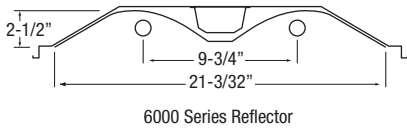

6000 Reflector Series

for Quick, Simple Retrofit of Grid Ceiling Fixtures

Profile End Drawing