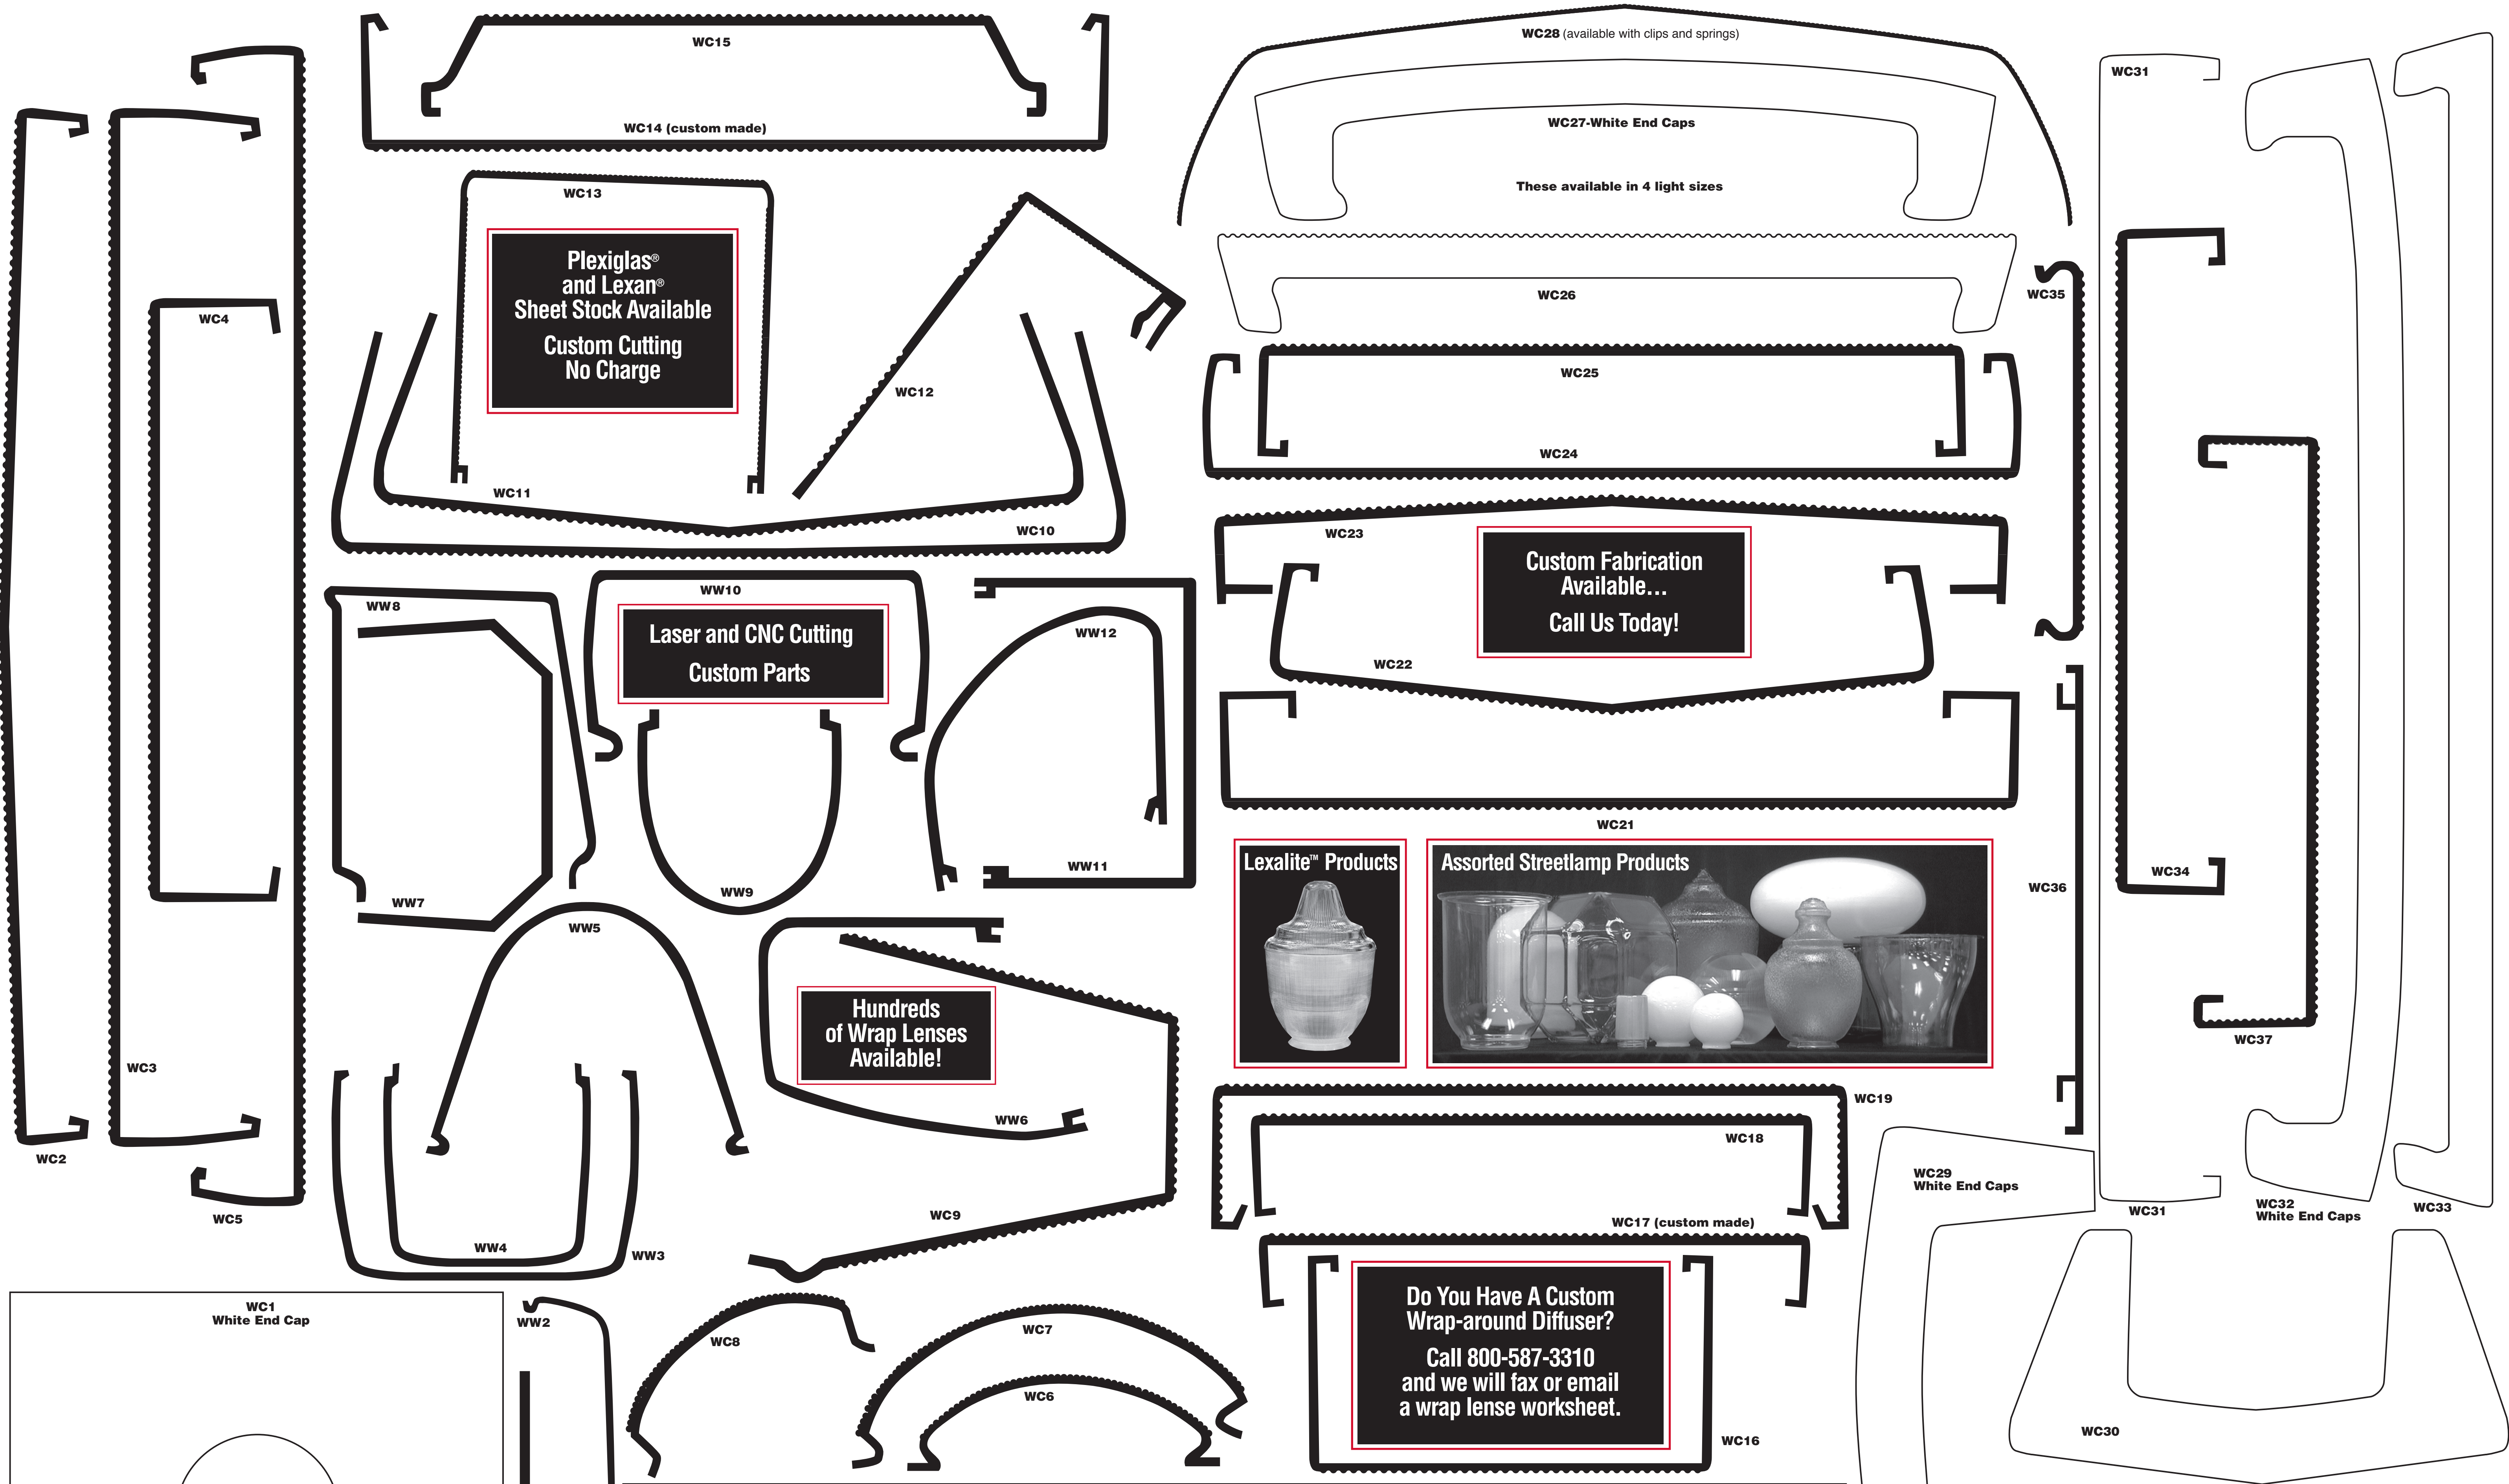

Plexiglas®
and Lexan®
Sheet Stock Available
Custom Cutting
No Charge

Laser and CNC Cutting
Custom Parts

Hundreds
of Wrap Lenses
Available!

Custom Fabrication
Available...
Call Us Today!

Do You Have A Custom
Wrap-around Diffuser?
Call 800-587-3310
and we will fax or email
a wrap lense worksheet.

WC1 White End Cap

Featuring
A.L.P.
LIGHTING COMPONENTS, INC.
Lighting Products

Largest Distributor on East Coast
**TAMPA
ORLANDO
ATLANTA
PHILADELPHIA**

Lighting Solutions Plastics
RETROFIT SPECIALISTS
Toll Free 800-587-3310
Fax 727-446-2451
sales@mylpsolutions.com
www.mylpsolutions.com

RETROFIT WITH LED LAMPS
Light Efficient Design
a division of TADD, LLC
Lighting Plastics Solutions – Stocking Distributors
LED Lamps – Superior Quality – Fan Driven Cooling (Delta™ Fans)

WC29 White End Caps
WC30
WC31
WC32 White End Caps
WC33
Also available without end caps

**PLASTICS
Of "ALL" Kinds!**