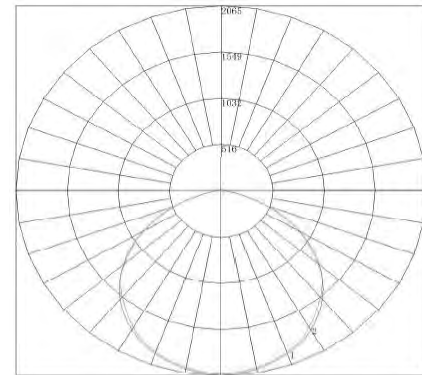

Polar Curves

Installation Notes:

- Ballast must be bypassed
- Installing surge/lightning protectors is highly recommended
- Removing the reflector is recommended

LED Power Consumption (Watts)	HID Power Consumption (Watts)	HID Ballast Power Consumption (Watts)	Total Savings (Watts)	Annual Energy Savings (14 hrs/day)	Lifetime Energy Savings (over 50,000 hrs)
50	175	30	155	$87	$852.50

Mounting Orientation			Minimum Fixture Size Requirements (inches)			
Base Up	Base Down	Horiz				
				Length	9.7	
				Width	5.7	
				Height	5.7	
Approved			Approved		Cu. Inches	315.2

188 S. Northwest Highway • Cary, IL 60013
(847) 380-3540 • FAX: (847) 380-3542
www.led-llc.com