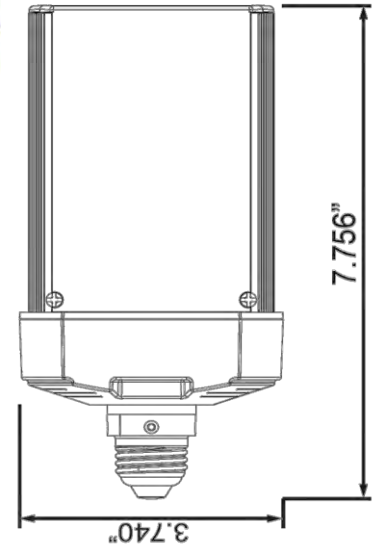

Type V

Technical Specifications

Models US/CAN	LED-8088E30	LED-8088E40	LED-8088E57	LED-8088E40C	LED-8088E57C
	USA			Canada	
CCT	3000K	4000K	5700K	4000K	5700K
Power Consumption	50 watts				
Replaces	175 MH/HPS				
Mounting	E26				
Voltage	120-277VAC		120-347VAC		
LED Type	2835				
Beam Angle	Type V				
Dimmable	No				
Operating Temp	-40°F - +122°F				
Rated R70 Life	Up to 50,000 Hrs.				
Warranty	5 Year Limited*				
LM79 Specifications	No	Yes	Yes	Yes	Yes
Power (W)	50.91	50.91	50.94	50.91	50.94
CCT	3947	3947	5826	3947	5826
Light Output	5946	5946	5870	5946	5870
Efficacy	116	116	115.2	116	115.2
THD @ 277V	18.48%	18.48%	16.57%	18.48%	16.57%
PF @ 277V	0.918	0.918	0.938	0.918	0.938
CRI:	83.8	83.8	85.7	83.8	85.7
R9	12	12	20	12	20
Duv	9E-04	9E-04	0.002	9E-04	0.002
Packaging	9 / Master Carton				
Unit	5.3"x 4.7"x 10.1" 1.8lbs.				
Master	16.7"x 15" x 10.8" 13.8 lbs.				

Mounting Orientation			Minimum Fixture Size Requirements (inches)			
Base Up	Base Down	Horiz				
				Length	9.7	
				Width	5.7	
				Height	5.7	
Approved			Approved		Cu. Inches	315.2

188 S. Northwest Highway • Cary, IL 60013
(847) 380-3540 • FAX: (847) 380-3542
www.led-llc.com