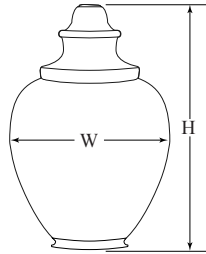

Series 63, 65, & 66 Textured Streetlamps

FITTER NECK (F)