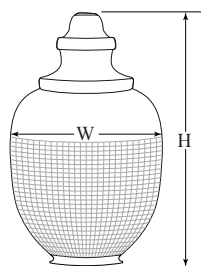

NECKLESS (N)

Polyethylene

HEIGHT	WIDTH	INSIDE DIA	NECK O.D.	COLOR	ITEM NO.
17.62"	11.50"	3.06"	3.82"	White	88467-WH-4F
17.12"	11.50"	5.20"	5.90"	White	88467-WH-6F
16.69"	11.50"	5.25"	N/A	White	88467-WH-5N

Streetlamp Assemblies

Acrylic 88230 top with Acrylic 25920 bottom

HEIGHT	WIDTH	INSIDE DIA	NECK O.D.	COLOR	ITEM NO.
27.00"	15.12"	7.12"	8.00"	Clear	88230A25920-CL-8F
27.00"	15.12"	7.12"	8.00"	Sand Blasted	88230A25920-SB-8F
26.62"	15.12"	7.75"	9.12"	Clear	88230A25920-CL-9F
26.62"	15.12"	7.75"	9.12"	Sand Blasted	88230A25920-SB-9F

Acrylic 88230 top with Acrylic lexalite 425 bottom

Includes Aluminum Reinforcing neck Ring

HEIGHT	WIDTH	INSIDE DIA	NECK O.D.	COLOR	TYPE	ITEM NO.
27.46"	15.75"	7.27"	8.14"	Clear	III	88230ALEX3-8F
27.46"	15.75"	7.27"	8.14"	Clear	V	88230ALEX5-8F
27.12"	15.75"	7.75"	9.13"	Clear	III	88230ALEX3-9F
27.12"	15.75"	7.75"	9.13"	Clear	V	88230ALEX5-9F

Textured Teardrops

Polycarbonate

HEIGHT	WIDTH	INSIDE DIA	NECK O.D.	COLOR	ITEM NO.
16.65"	15.66"	7.12"	7.94"	Clear	88040-CL-8F
16.65"	15.66"	9.12"	9.94"	Clear	88040-CL-10F

Acrylic - Impact Modified

HEIGHT	WIDTH	INSIDE DIA	NECK O.D.	COLOR	ITEM NO.
16.65"	15.66"	7.12"	7.94"	Clear	88240-CL-8F
16.65"	15.66"	9.12"	9.94"	Clear	88240-CL-10F