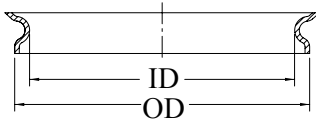

Acrylic - Impact Modified

HEIGHT	WIDTH	INSIDE DIA	NECK O.D.	COLOR	ITEM NO.
23.00"	15.13"	7.12"	8.00"	Clear	88264-CL-8F
23.00"	15.13"	7.12"	8.00"	White	88264-WH-8F
17.12"	11.50"	5.25"	5.94"	Clear	88267-CL-6F
17.12"	11.50"	5.25"	5.94"	White	88267-WH-6F
16.69"	11.50"	5.25"	N/A	Clear	88267-CL-5N
16.69"	11.50"	5.25"	N/A	White	88267-WH-5N

NECKLESS (N)

Polyethylene

HEIGHT	WIDTH	INSIDE DIA	NECK O.D.	COLOR	ITEM NO.
17.62"	11.50"	3.06"	3.82"	White	88467-WH-4F
17.12"	11.50"	5.20"	5.90"	White	88467-WH-6F
16.69"	11.50"	5.25"	N/A	White	88467-WH-5N

Streetlamp Assemblies

Acrylic 88230 top with Acrylic 25920 bottom

HEIGHT	WIDTH	INSIDE DIA	NECK O.D.	COLOR	ITEM NO.
27.00"	15.12"	7.12"	8.00"	Clear	88230A25920-CL-8F
27.00"	15.12"	7.12"	8.00"	Sand Blasted	88230A25920-SB-8F
26.62"	15.12"	7.75"	9.12"	Clear	88230A25920-CL-9F
26.62"	15.12"	7.75"	9.12"	Sand Blasted	88230A25920-SB-9F