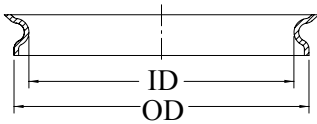

Series 60 & 61 Textured Streetlamps

Polycarbonate

HEIGHT	WIDTH	INSIDE DIA	NECK O.D.	COLOR	ITEM NO.
20.69"	15.44"	7.12"	7.94"	Clear	88060-CL-8F
19.88"	15.44"	8.25"	9.12"	Clear	88060-CL-9F*
17.85"	12.75"	7.12"	7.94"	Clear	88061-CL-8F

Acrylic - Impact Modified

HEIGHT	WIDTH	INSIDE DIA	NECK O.D.	COLOR	ITEM NO.
20.69"	15.44"	7.12"	7.94"	Clear	88260-CL-8F
20.69"	15.44"	7.12"	7.94"	White	88260-WH-8F
19.88"	15.44"	8.25"	9.12"	Clear	88260-CL-9F*
19.88"	15.44"	8.25"	9.12"	White	88260-WH-9F*
17.85"	12.75"	7.12"	7.94"	Clear	88261-CL-8F
17.85"	12.75"	7.12"	7.94"	White	88261-WH-8F