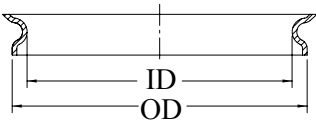

NECKLESS (N)

Polyethylene

HEIGHT	WIDTH	INSIDE DIA	NECK O.D.	COLOR	ITEM NO.
17.62"	11.50"	3.06"	3.82"	White	88467-WH-4F
17.12"	11.50"	5.20"	5.90"	White	88467-WH-6F
16.69"	11.50"	5.25"	N/A	White	88467-WH-5N

Streetlamp Assemblies

Acrylic 88230 top with Acrylic 25920 bottom

HEIGHT	WIDTH	INSIDE DIA	NECK O.D.	COLOR	ITEM NO.
27.00"	15.12"	7.12"	8.00"	Clear	88230A25920-CL-8F
27.00"	15.12"	7.12"	8.00"	Sand Blasted	88230A25920-SB-8F
26.62"	15.12"	7.75"	9.12"	Clear	88230A25920-CL-9F
26.62"	15.12"	7.75"	9.12"	Sand Blasted	88230A25920-SB-9F

Acrylic 88230 top with Acrylic lexalite 425 bottom

Includes Aluminum Reinforcing neck Ring

HEIGHT	WIDTH	INSIDE DIA	NECK O.D.	COLOR	TYPE	ITEM NO.
27.46"	15.75"	7.27"	8.14"	Clear	III	88230ALEX3-8F
27.46"	15.75"	7.27"	8.14"	Clear	V	88230ALEX5-8F
27.12"	15.75"	7.75"	9.13"	Clear	III	88230ALEX3-9F
27.12"	15.75"	7.75"	9.13"	Clear	V	88230ALEX5-9F