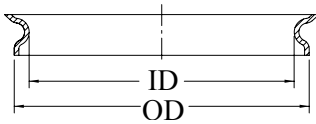

Acrylic - Impact Modified

HEIGHT	WIDTH	INSIDE DIA	NECK O.D.	COLOR	ITEM NO.
20.69"	15.44"	7.12"	7.94"	Clear	88260-CL-8F
20.69"	15.44"	7.12"	7.94"	White	88260-WH-8F
19.88"	15.44"	8.25"	9.12"	Clear	88260-CL-9F*
19.88"	15.44"	8.25"	9.12"	White	88260-WH-9F*
17.85"	12.75"	7.12"	7.94"	Clear	88261-CL-8F
17.85"	12.75"	7.12"	7.94"	White	88261-WH-8F

*ALUMINUM NECK (9F)

Series 62 Textured Streetlamps

Polycarbonate

HEIGHT	WIDTH	INSIDE DIA	NECK O.D.	COLOR	ITEM NO.
25.19"	16.50"	7.12"	8.00"	Clear	88062-CL-8F

Acrylic - Impact Modified

HEIGHT	WIDTH	INSIDE DIA	NECK O.D.	COLOR	ITEM NO.
25.19"	16.50"	7.12"	8.00"	Clear	88262-CL-8F

Polycarbonate

HEIGHT	WIDTH	INSIDE DIA	NECK O.D.	COLOR	ITEM NO.
26.88"	16.60"	7.12"	8.00"	Clear	88066-CL-8F
26.13"	16.60"	8.25"	9.12"	Clear	88066-CL-9F
21.00"	14.00"	7.12"	8.00"	Clear	88063-CL-8F
16.81"	10.75"	5.06"	5.91"	Clear	88065-CL-6F
16.14"	10.75"	5.25"	N/A	Clear	88065-CL-5N

Acrylic - Impact Modified

HEIGHT	WIDTH	INSIDE DIA	NECK O.D.	COLOR	ITEM NO.
26.88"	16.60"	7.12"	8.00"	Clear	88266-CL-8F
26.88"	16.60"	7.12"	8.00"	White	88266-WH-8F
26.13"	16.60"	8.25"	9.12"	Clear	88266-CL-9F
26.13"	16.60"	8.25"	9.12"	White	88266-WH-9F
21.00"	14.00"	7.12"	8.00"	Clear	88263-CL-8F
21.00"	14.00"	7.12"	8.00"	White	88263-WH-8F
16.81"	10.75"	5.06"	5.91"	Clear	88265-CL-6F
16.81"	10.75"	5.06"	5.91"	White	88265-WH-6F
16.14"	10.75"	5.25"	N/A	Clear	88265-CL-5N
16.14"	10.75"	5.25"	N/A	White	88265-WH-5N