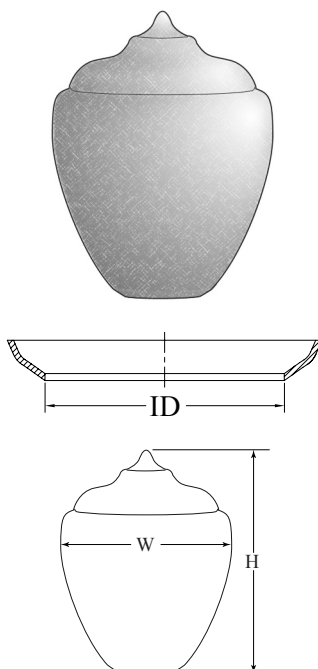

Polyethelylene

HEIGHT	WIDTH	INSIDE DIA	NECK O.D.	COLOR	ITEM NO.
16.81"	10.75"	4.87"	5.75"	White	88465-WH-6F
16.14"	10.75"	5.25"	N/A	White	88465-WH-5N

Series 64, 67, & 68 Textured Streetlamps

FITTER NECK (F)

Polycarbonate

HEIGHT	WIDTH	INSIDE DIA	NECK O.D.	COLOR	ITEM NO.
23.00"	15.13"	7.12"	8.00"	Clear	88064-CL-8F
17.62"	11.50"	3.20"	4.00"	Clear	88067-CL-4F
17.12"	11.50"	5.19"	6.00"	Clear	88067-CL-6F
16.69"	11.50"	5.25"	N/A	Clear	88067-CL-5N
13.55"	8.46"	3.34"	4.00"	Clear	88068-CL-4F

Acrylic - Impact Modified

HEIGHT	WIDTH	INSIDE DIA	NECK O.D.	COLOR	ITEM NO.
23.00"	15.13"	7.12"	8.00"	Clear	88264-CL-8F
23.00"	15.13"	7.12"	8.00"	White	88264-WH-8F
17.12"	11.50"	5.25"	5.94"	Clear	88267-CL-6F
17.12"	11.50"	5.25"	5.94"	White	88267-WH-6F
16.69"	11.50"	5.25"	N/A	Clear	88267-CL-5N
16.69"	11.50"	5.25"	N/A	White	88267-WH-5N

NECKLESS (N)

Polyethylene

HEIGHT	WIDTH	INSIDE DIA	NECK O.D.	COLOR	ITEM NO.
17.62"	11.50"	3.06"	3.82"	White	88467-WH-4F
17.12"	11.50"	5.20"	5.90"	White	88467-WH-6F
16.69"	11.50"	5.25"	N/A	White	88467-WH-5N