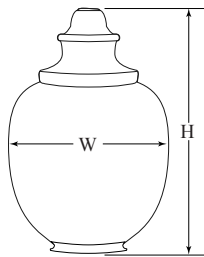

Acrylic - Impact Modified

HEIGHT	WIDTH	INSIDE DIA	NECK O.D.	COLOR	ITEM NO.
20.69"	15.44"	7.12"	7.94"	Clear	88260-CL-8F
20.69"	15.44"	7.12"	7.94"	White	88260-WH-8F
19.88"	15.44"	8.25"	9.12"	Clear	88260-CL-9F*
19.88"	15.44"	8.25"	9.12"	White	88260-WH-9F*
17.85"	12.75"	7.12"	7.94"	Clear	88261-CL-8F
17.85"	12.75"	7.12"	7.94"	White	88261-WH-8F

*ALUMINUM NECK (9F)

Series 62 Textured Streetlamps

Polycarbonate

HEIGHT	WIDTH	INSIDE DIA	NECK O.D.	COLOR	ITEM NO.
25.19"	16.50"	7.12"	8.00"	Clear	88062-CL-8F

Acrylic - Impact Modified

HEIGHT	WIDTH	INSIDE DIA	NECK O.D.	COLOR	ITEM NO.
25.19"	16.50"	7.12"	8.00"	Clear	88262-CL-8F

Polycarbonate

HEIGHT	WIDTH	INSIDE DIA	NECK O.D.	COLOR	ITEM NO.
26.88"	16.60"	7.12"	8.00"	Clear	88066-CL-8F
26.13"	16.60"	8.25"	9.12"	Clear	88066-CL-9F
21.00"	14.00"	7.12"	8.00"	Clear	88063-CL-8F
16.81"	10.75"	5.06"	5.91"	Clear	88065-CL-6F
16.14"	10.75"	5.25"	N/A	Clear	88065-CL-5N

Acrylic - Impact Modified

HEIGHT	WIDTH	INSIDE DIA	NECK O.D.	COLOR	ITEM NO.
26.88"	16.60"	7.12"	8.00"	Clear	88266-CL-8F
26.88"	16.60"	7.12"	8.00"	White	88266-WH-8F
26.13"	16.60"	8.25"	9.12"	Clear	88266-CL-9F
26.13"	16.60"	8.25"	9.12"	White	88266-WH-9F
21.00"	14.00"	7.12"	8.00"	Clear	88263-CL-8F
21.00"	14.00"	7.12"	8.00"	White	88263-WH-8F
16.81"	10.75"	5.06"	5.91"	Clear	88265-CL-6F
16.81"	10.75"	5.06"	5.91"	White	88265-WH-6F
16.14"	10.75"	5.25"	N/A	Clear	88265-CL-5N
16.14"	10.75"	5.25"	N/A	White	88265-WH-5N