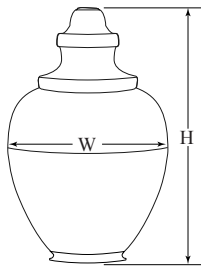

Polycarbonate

HEIGHT	WIDTH	INSIDE DIA	NECK O.D.	COLOR	ITEM NO.
23.00"	15.13"	7.12"	8.00"	Clear	88064-CL-8F
17.62"	11.50"	3.20"	4.00"	Clear	88067-CL-4F
17.12"	11.50"	5.19"	6.00"	Clear	88067-CL-6F
16.69"	11.50"	5.25"	N/A	Clear	88067-CL-5N
13.55"	8.46"	3.34"	4.00"	Clear	88068-CL-4F

Acrylic - Impact Modified

HEIGHT	WIDTH	INSIDE DIA	NECK O.D.	COLOR	ITEM NO.
23.00"	15.13"	7.12"	8.00"	Clear	88264-CL-8F
23.00"	15.13"	7.12"	8.00"	White	88264-WH-8F
17.12"	11.50"	5.25"	5.94"	Clear	88267-CL-6F
17.12"	11.50"	5.25"	5.94"	White	88267-WH-6F
16.69"	11.50"	5.25"	N/A	Clear	88267-CL-5N
16.69"	11.50"	5.25"	N/A	White	88267-WH-5N

NECKLESS (N)

Polyethylene

HEIGHT	WIDTH	INSIDE DIA	NECK O.D.	COLOR	ITEM NO.
17.62"	11.50"	3.06"	3.82"	White	88467-WH-4F
17.12"	11.50"	5.20"	5.90"	White	88467-WH-6F
16.69"	11.50"	5.25"	N/A	White	88467-WH-5N

Streetlamp Assemblies

Acrylic 88230 top with Acrylic 25920 bottom

HEIGHT	WIDTH	INSIDE DIA	NECK O.D.	COLOR	ITEM NO.
27.00"	15.12"	7.12"	8.00"	Clear	88230A25920-CL-8F
27.00"	15.12"	7.12"	8.00"	Sand Blasted	88230A25920-SB-8F
26.62"	15.12"	7.75"	9.12"	Clear	88230A25920-CL-9F
26.62"	15.12"	7.75"	9.12"	Sand Blasted	88230A25920-SB-9F