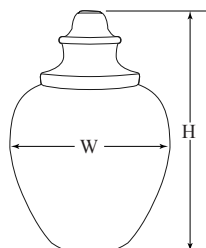

Acrylic - Impact Modified

HEIGHT	WIDTH	INSIDE DIA	NECK O.D.	COLOR	ITEM NO.
20.69"	15.44"	7.12"	7.94"	Clear	88260-CL-8F
20.69"	15.44"	7.12"	7.94"	White	88260-WH-8F
19.88"	15.44"	8.25"	9.12"	Clear	88260-CL-9F*
19.88"	15.44"	8.25"	9.12"	White	88260-WH-9F*
17.85"	12.75"	7.12"	7.94"	Clear	88261-CL-8F
17.85"	12.75"	7.12"	7.94"	White	88261-WH-8F

Polycarbonate

HEIGHT	WIDTH	INSIDE DIA	NECK O.D.	COLOR	ITEM NO.
26.88"	16.60"	7.12"	8.00"	Clear	88066-CL-8F
26.13"	16.60"	8.25"	9.12"	Clear	88066-CL-9F
21.00"	14.00"	7.12"	8.00"	Clear	88063-CL-8F
16.81"	10.75"	5.06"	5.91"	Clear	88065-CL-6F
16.14"	10.75"	5.25"	N/A	Clear	88065-CL-5N

Acrylic - Impact Modified

HEIGHT	WIDTH	INSIDE DIA	NECK O.D.	COLOR	ITEM NO.
26.88"	16.60"	7.12"	8.00"	Clear	88266-CL-8F
26.88"	16.60"	7.12"	8.00"	White	88266-WH-8F
26.13"	16.60"	8.25"	9.12"	Clear	88266-CL-9F
26.13"	16.60"	8.25"	9.12"	White	88266-WH-9F
21.00"	14.00"	7.12"	8.00"	Clear	88263-CL-8F
21.00"	14.00"	7.12"	8.00"	White	88263-WH-8F
16.81"	10.75"	5.06"	5.91"	Clear	88265-CL-6F
16.81"	10.75"	5.06"	5.91"	White	88265-WH-6F
16.14"	10.75"	5.25"	N/A	Clear	88265-CL-5N
16.14"	10.75"	5.25"	N/A	White	88265-WH-5N

Polycarbonate

HEIGHT	WIDTH	INSIDE DIA	NECK O.D.	COLOR	ITEM NO.
23.00"	15.13"	7.12"	8.00"	Clear	88064-CL-8F
17.62"	11.50"	3.20"	4.00"	Clear	88067-CL-4F
17.12"	11.50"	5.19"	6.00"	Clear	88067-CL-6F
16.69"	11.50"	5.25"	N/A	Clear	88067-CL-5N
13.55"	8.46"	3.34"	4.00"	Clear	88068-CL-4F