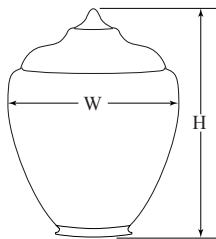

Acrylic - Impact Modified

HEIGHT	WIDTH	INSIDE DIA	NECK O.D.	COLOR	ITEM NO.
26.88"	16.60"	7.12"	8.00"	Clear	88266-CL-8F
26.88"	16.60"	7.12"	8.00"	White	88266-WH-8F
26.13"	16.60"	8.25"	9.12"	Clear	88266-CL-9F
26.13"	16.60"	8.25"	9.12"	White	88266-WH-9F
21.00"	14.00"	7.12"	8.00"	Clear	88263-CL-8F
21.00"	14.00"	7.12"	8.00"	White	88263-WH-8F
16.81"	10.75"	5.06"	5.91"	Clear	88265-CL-6F
16.81"	10.75"	5.06"	5.91"	White	88265-WH-6F
16.14"	10.75"	5.25"	N/A	Clear	88265-CL-5N
16.14"	10.75"	5.25"	N/A	White	88265-WH-5N

Polyethelylene

HEIGHT	WIDTH	INSIDE DIA	NECK O.D.	COLOR	ITEM NO.
16.81"	10.75"	4.87"	5.75"	White	88465-WH-6F
16.14"	10.75"	5.25"	N/A	White	88465-WH-5N

Series 64, 67, & 68 Textured Streetlamps

FITTER NECK (F)

Polycarbonate

HEIGHT	WIDTH	INSIDE DIA	NECK O.D.	COLOR	ITEM NO.
23.00"	15.13"	7.12"	8.00"	Clear	88064-CL-8F
17.62"	11.50"	3.20"	4.00"	Clear	88067-CL-4F
17.12"	11.50"	5.19"	6.00"	Clear	88067-CL-6F
16.69"	11.50"	5.25"	N/A	Clear	88067-CL-5N
13.55"	8.46"	3.34"	4.00"	Clear	88068-CL-4F

Acrylic - Impact Modified

HEIGHT	WIDTH	INSIDE DIA	NECK O.D.	COLOR	ITEM NO.
23.00"	15.13"	7.12"	8.00"	Clear	88264-CL-8F
23.00"	15.13"	7.12"	8.00"	White	88264-WH-8F
17.12"	11.50"	5.25"	5.94"	Clear	88267-CL-6F
17.12"	11.50"	5.25"	5.94"	White	88267-WH-6F
16.69"	11.50"	5.25"	N/A	Clear	88267-CL-5N
16.69"	11.50"	5.25"	N/A	White	88267-WH-5N