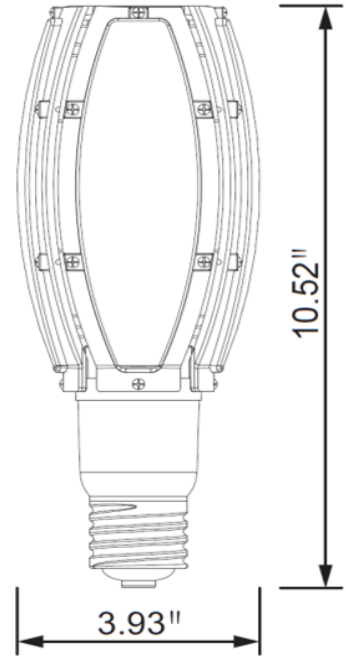

LED-8085M 60W LED for HID Retrofit for Post Top / Wall Pack

Models

LED-8085MXX, 120-277VAC, cULus, 3000K, 4200K or 5700K CCT, E39

Features

- > 60W LED Replaces 250W MH or HPS HID Lamps
- > Meanwell PWM & 0-10V Dimmable driver
- > Driver can be mounted up to 20 meters from lamps with negligible reduction in light output.
- > UL approved for wet environments
- > 50,000 hour rated LED life (supported by LM80 and ISTMT reports (see website))
- > 5 Year Limited Warranty - see website for details
- > UL1598C retains fixture UL Listing
- > Rated for enclosed fixture

HID-X

- EXTERNAL DRIVER LED
- IP65 RATING
- 0-10V / PWM DIMMING

Technical Specifications

Models US/CAN	LED-8085M30	LED-8085M42	LED-8085M57
CCT	3000K	4200K	5700K
Power Consumption	60 watts		
Replaces	175w - 250w MH/HPS		
Mounting	E39		
Voltage	120-277VAC (USA)		
LED Type	180 Samsung #5630 SMD		
Beam Angle	360°		
Dimmable	Yes		
Operating Temp	-40°F - +122°F		
Rated R70 Life	Up to 50,000 Hrs.		
Warranty	5 Year Limited*		
LM79 Specifications	Yes	Yes	Yes
Power (W)	56.6	57.2	57.1
CCT	3139	4102	5841
Light Output	5326	5807	6130
Efficacy	94.1	101.5	107.4
THD @ 277V	15.13%	15.24%	15.09%
PF @ 277V	0.911	0.911	0.911
CRI:	84	96.2	84.7
R9	18	29	14
Duv	0.0011	-0.001	0.0019
Packaging	4 / Master Carton		
Unit	7.5" x 5.44" x 12" 3.99 lbs.		
Master	15.8" x 11.6" x 12.6" 25.5 lbs.		

Polar Curves

DLC	MODEL	DLC CODE
DLC 079 FIXTURE	LED-8085M57	PP8J9AQ
	LED-8085M42	P5BSN779

Approved Categories:
Replacement Lamps for Outdoor Pole/Arm-mounted
Decorative Luminaires (Type C)

Installation Notes:

Mounting Orientation			Minimum Fixture Size Requirements (inches)	
Base Up	Base Down	Horiz	Length	12.52
			Width	5.93
Approved	Approved	Approved	Height	5.93
			Cu. Inches	440.3

188 S. Northwest Highway • Cary, IL 60013
(847) 380-3540 • FAX: (847) 380-3542
www.led-llc.com