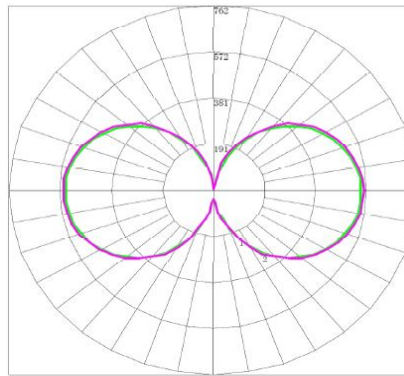

Polar Curves

DLC	MODEL	DLC CODE
DLC 079 FIXTURE	LED-8085M57	PP8J9AQ
	LED-8085M42	P5BSN779

Approved Categories:
Replacement Lamps for Outdoor Pole/Arm-mounted
Decorative Luminaires (Type C)

Installation Notes:

- Ballast must be bypassed
- Installing surge/lightning protectors is highly recommended

LED Power Consumption (Watts)	HID Power Consumption (Watts)	HID Ballast Power Consumption (Watts)	Total Savings (Watts)	Annual Energy Savings (14 hrs/day)	Lifetime Energy Savings (over 50,000 hrs)
60	250	50	240	$135	$1,320.00

Mounting Orientation			Minimum Fixture Size Requirements (inches)	
Base Up	Base Down	Horiz	Length	12.52
			Width	5.93
Approved	Approved	Approved	Height	5.93
			Cu. Inches	440.3

188 S. Northwest Highway • Cary, IL 60013
(847) 380-3540 • FAX: (847) 380-3542
www.led-llc.com