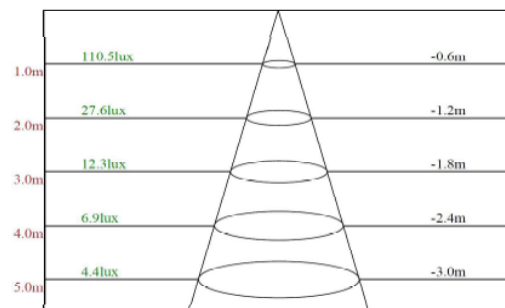

Lux Distance Curve

Installation Notes:

- Ballast must be bypassed
- Installing surge/lightning protectors is highly recommended

LED Power Consumption (Watts)	HID Power Consumption (Watts)	HID Ballast Power Consumption (Watts)	Total Savings (Watts)	Annual Energy Savings (14 hrs/day)	Lifetime Energy Savings (over 50,000 hrs)
32	150	30	148	$83	$814

Mounting Orientation			Minimum Fixture Size Requirements (inches)	
Base Up	Base Down	Horiz	Length	Width
			11.53	5.15
Approved	Approved	Approved	Height	5.15
			Cu. Inches	305.8

188 S. Northwest Highway • Cary, IL 60013

(847) 380-3540 • FAX: (847) 380-3542

www.led-llc.com