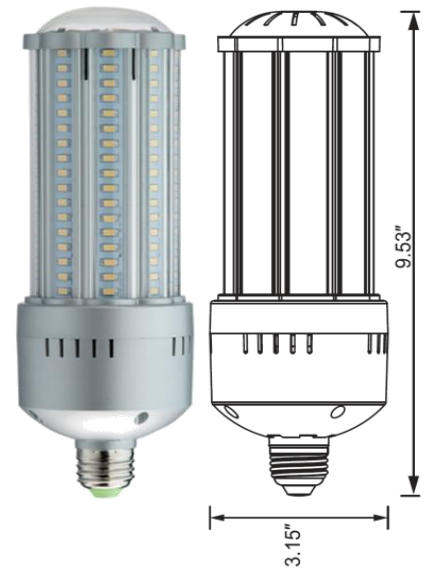

LED-8033E 38W LED for HID Retrofit for Post Top / Area

Models

LED-8033EXX, 120-277VAC, cULus, 3000K, 4000K or 5700K CCT, E26

LED-8033EXXC, 347VAC, cUL, 3000K, 4000K or 5700K CCT, E26

Features

- > 32W LED Replaces 150W MH or HPS HID Lamps
- > UL approved for damp environments and enclosed fixtures
- > Advanced active cooling: Active cooling and dynamic temperature control
- > 50,000 hour rated LED life (supported by LM80 and ISTMT reports (see website))
- > 5 Year Limited Warranty - see website for details
- > Rated for enclosed fixture

Technical Specifications

Models US/CAN	LED-8033E30	LED-8033E42	LED-8033E57	LED-8033E30C	LED-8033E42C	LED-8033E57C
	USA			Canada		
	3000K	4000K	5700K	3000K	4000K	5700K
Power Consumption	38 watts					
Replaces	150 MH/HPS					
Mounting	E26					
Voltage	120-277VAC			347VAC		
LED Type	153 Samsung #5630 SMD					
Beam Angle	360°					
Dimmable	No					
Operating Temp	-40°F - +122°F					
Rated R70 Life	Up to 50,000 Hrs.					
Warranty	5 Year Limited*					
LM79 Specifications	Yes	Yes	Yes	No	Yes	Yes
Power (W)	36.8	38.6	38	38	38.6	38
CCT	3026	3972	5514	3000	3972	5514
Light Output	4113	4760	4781	3890	4760	4781
Efficacy	112.8	123	125.7	99.9	123	125.7
THD @ 277V	19.87%	5.61%	9.54%	n/a	5.61%	9.54%
PF @ 277V	0.92	0.918	0.924	>.90	0.918	0.924
CRI:	82.3	84.1	86	81	84.1	86
R9	7	17	27	n/a	17	27
Duv	-0.000896	0.000148	-0.00151	-0.000896	0.000148	-0.00151
Packaging	9/ Master Carton					
Unit	4.7" x 4.7" x 11.42" 1.58 lbs.					
Master	14.8" x 14.7" x 9.7" 15.4 lbs.					

Mounting Orientation			Minimum Fixture Size Requirements (inches)	
Base Up	Base Down	Horiz	Length	Width
			11.53	5.15
Approved	Approved	Approved	Height	5.15
			Cu. Inches	305.8

188 S. Northwest Highway • Cary, IL 60013