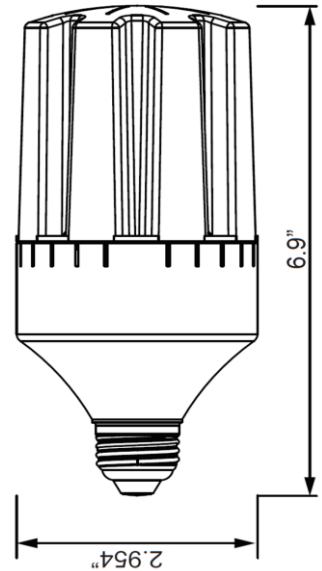

LED-8029E-A 24W LED for HID Retrofit for Post Top / Area

Models

LED-8029EXX-A, 120-277VAC, cULus, 3000K, 4000K or 5700K CCT, E26

LED-8029EXXC-A, 347VAC, cUL, 3000K, 4000K or 5700K CCT, E26

Features

- > 24W LED Replaces 100W MH or HPS HID Lamps
- > UL approved for damp environments and enclosed fixtures
- > Advanced active cooling: Active cooling and dynamic temperature control
- > 50,000 hour rated LED life (supported by LM80 and ISTMT reports (see website))
- > 5 Year Limited Warranty - see website for details
- > Rated for enclosed fixture

Technical Specifications

Models US/CAN	LED-8029E30-A	LED-8029E40-A	LED-8029E57-A	LED-8029E30C-A	LED-8029E40C-A	LED-8029E57C-A
CCT	3000K	4000K	5700K	3000K	4000K	5700K
Power Consumption	24 watts					
Replaces	100 MH/HPS					
Mounting	E26					
Voltage	120-277VAC (USA & CAN) 347V (Canada)					
LED Type	2835					
Beam Angle	360°					
Dimmable	No					
Operating Temp	-40°F - +122°F					
Rated R70 Life	Up to 50,000 Hrs.					
Warranty	5 Year Limited*					

Illuminance Plots

	Illuminance at a Distance	
	Center Beam fc	Beam Width
17.0ft	0.63 fc	
34.0ft	0.16 fc	
51.0ft	0.07 fc	
68.0ft	0.04 fc	
85.0ft	0.03 fc	
102.0ft	0.02 fc	

Installation Notes:

- Ballast must be bypassed
- Installing surge/lightning protectors is highly recommended

Mounting Orientation			Minimum Fixture Size Requirements (inches)	
Base Up	Base Down	Horiz		
			Length	8.9
			Width	4.9
			Height	4.9
Approved	Approved	Approved	Cu. Inches	213.7

188 S. Northwest Highway • Cary, IL 60013