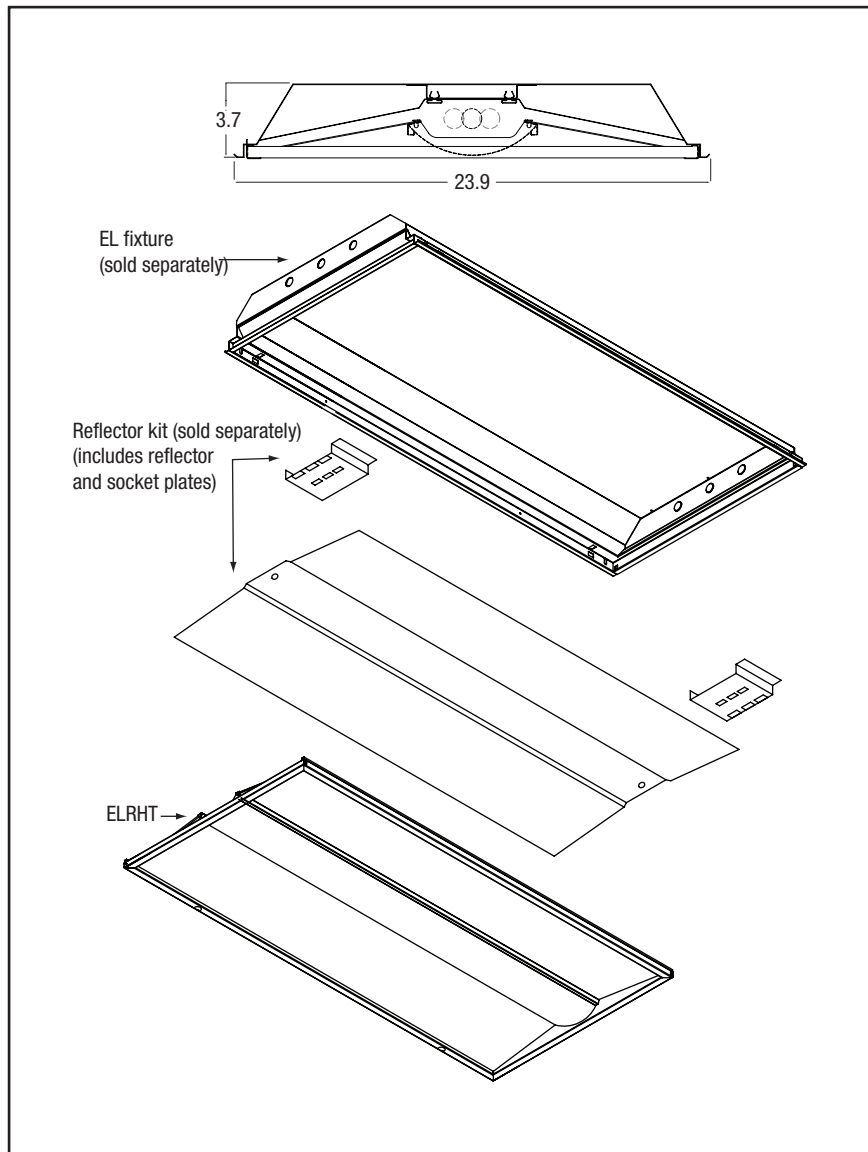

Luminaire Type

Fits stand Steel Craft EL housing body 2X2' and 2X4'.

Lamps

1 or 2-lamp T8 or T5 fluorescent wiring kits available.

ELRHT Shielding Kit for EL Troffers

2x2, 2x4

Reflector Kits	
RK124MW	REF. KIT COMBO 1L & 2L , 4FT T8/T5, MW
RK124WO	REF. KIT COMBO 1L & 2L , 4FT T8/T5, WO
RK124MWIWO	REF. KIT COMBO 1L & 2L , 4FT T8/T5, MW REFL. WO INSERT
RK124WOVWO	REF. KIT COMBO 1L & 2L , 4FT T8/T5, WO REFL. WO INSERT
RK122MW	REF. KIT COMBO 1L & 2L , 2FT T8/T5, MW
RK122WO	REF. KIT COMBO 1L & 2L , 2FT T8/T5, WO
RK122MWIWO	REF. KIT COMBO 1L & 2L , 2FT T8/T5, MW REFL. WO INSERT
RK122WOVWO	REF. KIT COMBO 1L & 2L , 2FT T8/T5, WO REFL. WO INSERT