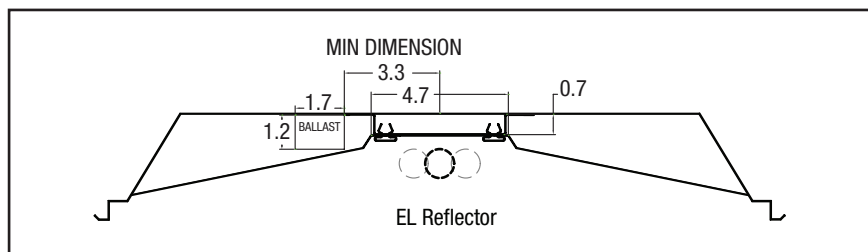

Luminaire Type

Fits stand Steel Craft EL housing body 2X2' and 2X4'.

Lamps

1 or 2-lamp T8 or T5 fluorescent wiring kits available.

ELRHT Shielding Kit for EL Troffers

2x2, 2x4

Reflector Kits	
RK124MW	REF. KIT COMBO 1L & 2L , 4FT T8/T5, MW
RK124WO	REF. KIT COMBO 1L & 2L , 4FT T8/T5, WO
RK124MWIWO	REF. KIT COMBO 1L & 2L , 4FT T8/T5, MW REFL. WO INSERT
RK124WOVWO	REF. KIT COMBO 1L & 2L , 4FT T8/T5, WO REFL. WO INSERT
RK122MW	REF. KIT COMBO 1L & 2L , 2FT T8/T5, MW
RK122WO	REF. KIT COMBO 1L & 2L , 2FT T8/T5, WO
RK122MWIWO	REF. KIT COMBO 1L & 2L , 2FT T8/T5, MW REFL. WO INSERT
RK122WOVWO	REF. KIT COMBO 1L & 2L , 2FT T8/T5, WO REFL. WO INSERT