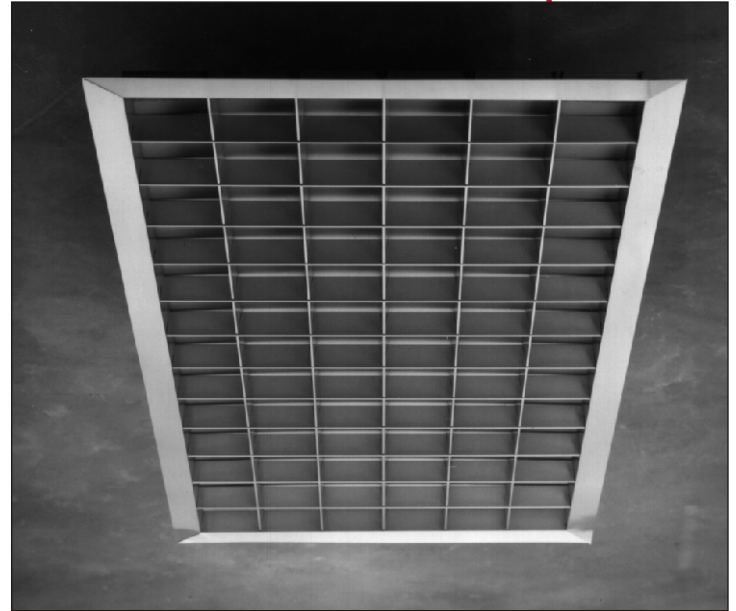

**EL / PLLA**

Ready to install **aluminum** parabolic louver, **nominal 2' x 4'**, 1-1/2" deep, available in various cell sizes.

The **EL/PLLA** is a medium cell aluminum parabolic louver / door assembly that replaces the existing fluorescent fixture door frame. It is designed to fit the standard Steelcraft EL Fixture body. Available in Semi-specular silver, specular silver and baked white enamel finish. The **EL/PLLA** can be used with overlay for additional diffusing or obscuration of lamps.

**EL PLLA**

**12 Cell**  
**EL PLLA 2412STS**

**18 Cell**  
**EL PLLA 2418STS**

**24 Cell**  
**EL PLLA 2424STS**

**32 Cell**  
**EL PLLA 2432STS**