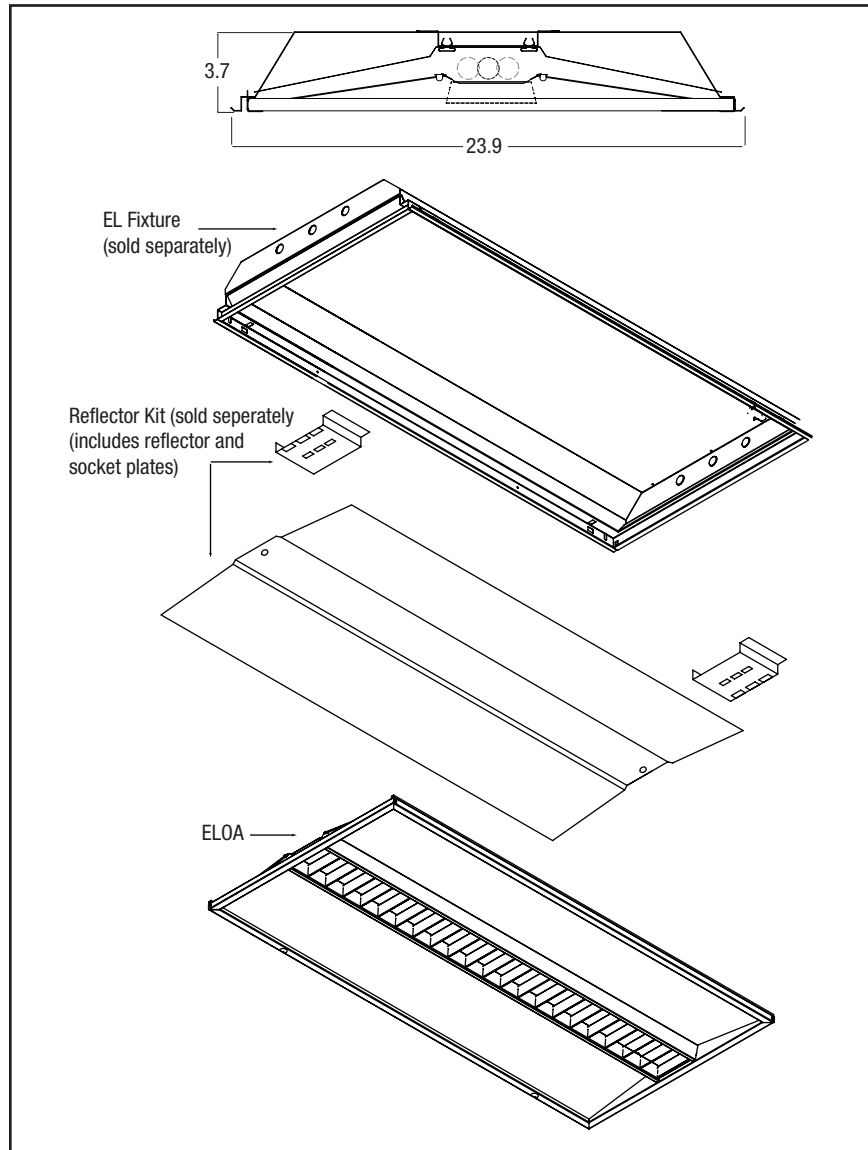

ELOA Shielding Kit for EL Troffers

2x2, 2x4

Reflector Kits	
RK124MW	REF. KIT COMBO 1L & 2L , 4FT T8/T5, MW
RK124WO	REF. KIT COMBO 1L & 2L , 4FT T8/T5, WO
RK124MWIWO	REF. KIT COMBO 1L & 2L , 4FT T8/T5, MW REFL. WO INSERT
RK124WOVWO	REF. KIT COMBO 1L & 2L , 4FT T8/T5, WO REFL. WO INSERT
RK122MW	REF. KIT COMBO 1L & 2L , 2FT T8/T5, MW
RK122WO	REF. KIT COMBO 1L & 2L , 2FT T8/T5, WO
RK122MWIWO	REF. KIT COMBO 1L & 2L , 2FT T8/T5, MW REFL. WO INSERT
RK122WOVWO	REF. KIT COMBO 1L & 2L , 2FT T8/T5, WO REFL. WO INSERT