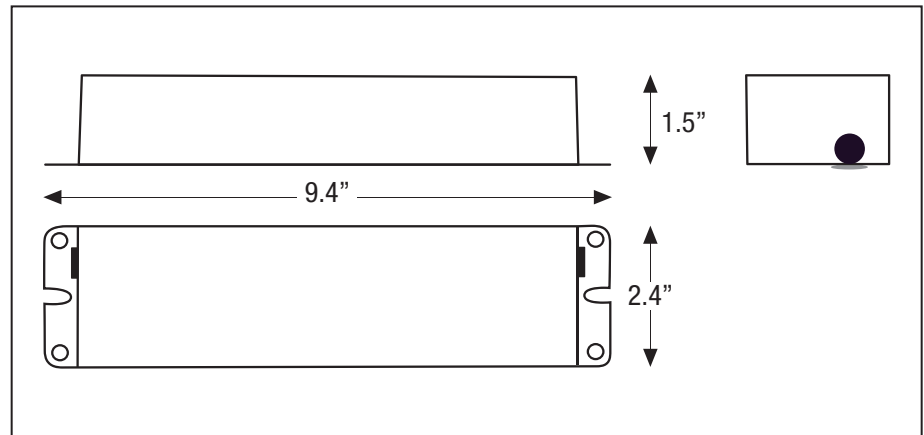

### Product Dimensions

Ballast Model No.		No. of Lamps Operated	EFP 42GS	
Lumen Output		1 Lamp : One Lamp 2 Lamp : One or Two Lamp	<b>750</b>	
Linear Fluorescent Lamps	T5	1 Lamp	-	
		2 Lamp	-	
	T5H0	1 Lamp	-	
		2 Lamp	-	
	T8	1 Lamp	17-40	
		2 Lamp	-	
	T10	1 Lamp	17-40	
		2 Lamp	-	
T12	1 Lamp	17-40		
	2 Lamp	-		
Compact Fluorescent Lamps	4-Pin CFL	1 Lamp	40-42	
		2 Lamp	13-39	
	4-Pin Long CFL	1 Lamp	40-42	
		2 Lamp	18-40	
	2-Pin CFL	1 Lamp	-	
Special Fluorescent Lamps	T9 Circline CFL	1 Lamp	20	
		2 Lamp	-	
	U-Bend	T8	1 Lamp	32, 40
			2 Lamp	-
		T12	1 Lamp	34, 40
			2 Lamp	-