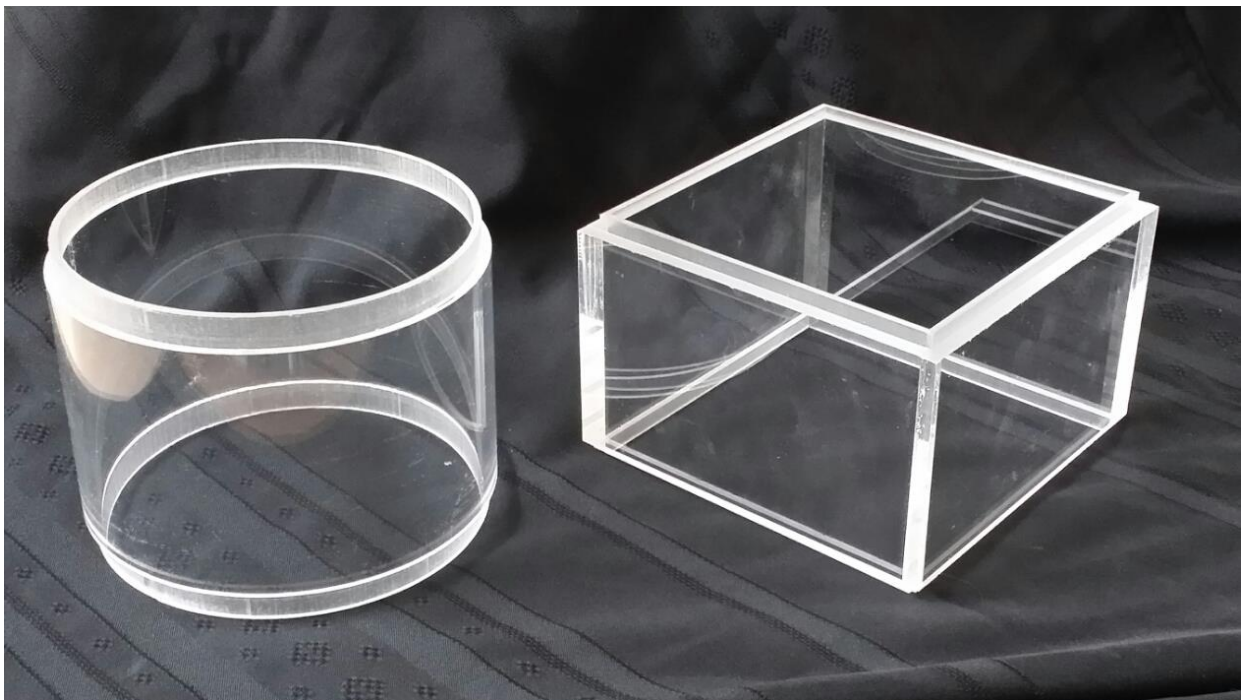

Lighting Plastics Solutions

RETROFIT SPECIALISTS

www.mylpsolutions.com

THE RIGHT PART AT THE RIGHT PRICE. RIGHT NOW.

Bollard Replacement Lenses

These thick acrylic Bollard lens replacements were produced using our CNC router technology. As a result we were able to produce an exact replica of the required shapes. Let us have your specifications and we can do the same for you, either as a replacement or for original installations.