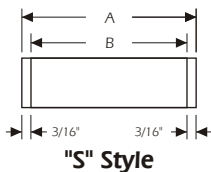

Aluminum **thickness to be 0.025" for 1/2" and 3/4" high baffles and 0.040" thickness for 1" high baffles**. Baffles shall have a baked white enamel finish (stock).

Baffle shielding shall be 45° along the parallel axis and a wider light distribution in the other axis, when baffle blade spacing is equal to baffle blade height.

**CB SERIES**

**Specify width and length. Other finishes, baffle spacing, depths and blade thicknesses are available, contact A.L.P. Customer Service.**

Catalog No.	Description	Blade Spacing	Depth	Width	Length
CB50 BWE	White	1/2"	1/2"	3"-6"	48"
CB75 BWE	White	3/4"	3/4"	3"-7"	48"
CB100 BWE	White	1"	1"	3"-12"	48"

**NOTE: Width and height can vary.**

**CB Corner**

### Nominal Sizes

1' x 4'  
2' x 2'  
2' x 4'  
3' x 3'  
4' x 4'