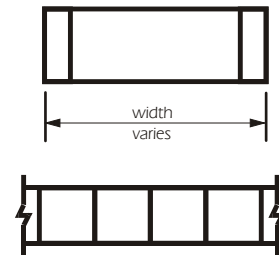

**SPECIFICATIONS**

Cross Baffle is a **straight blade aluminum baffle** which can provide **45° shielding** along the parallel axis and a wider light distribution in the other axis. This louver is ideal for perimeter, accent and corridor lighting.

Aluminum **thickness to be 0.025" for 1/2" and 3/4" high baffles and 0.040" thickness for 1" high baffles**. Baffles shall have a baked white enamel finish (stock).

Baffle shielding shall be 45° along the parallel axis and a wider light distribution in the other axis, when baffle blade spacing is equal to baffle blade height.

**CB SERIES**

**Specify width and length. Other finishes, baffle spacing, depths and blade thicknesses are available, contact A.L.P. Customer Service.**

Catalog No.	Description	Blade Spacing	Depth	Width	Length
CB50 BWE	White	1/2"	1/2"	3"-6"	48"
CB75 BWE	White	3/4"	3/4"	3"-7"	48"
CB100 BWE	White	1"	1"	3"-12"	48"

**NOTE: Width and height can vary.**

**CB Corner**