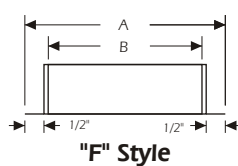

Aluminum **thickness to be 0.025" for 1/2" and 3/4" high baffles and 0.040" thickness for 1" high baffles**. Baffles shall have a baked white enamel finish (stock).

Baffle shielding shall be 45° along the parallel axis and a wider light distribution in the other axis, when baffle blade spacing is equal to baffle blade height.

**CB SERIES**

**Specify width and length. Other finishes, baffle spacing, depths and blade thicknesses are available, contact A.L.P. Customer Service.**

Catalog No.	Description	Blade Spacing	Depth	Width	Length
CB50 BWE	White	1/2"	1/2"	3"-6"	48"
CB75 BWE	White	3/4"	3/4"	3"-7"	48"
CB100 BWE	White	1"	1"	3"-12"	48"

**NOTE: Width and height can vary.**

**CB Corner**