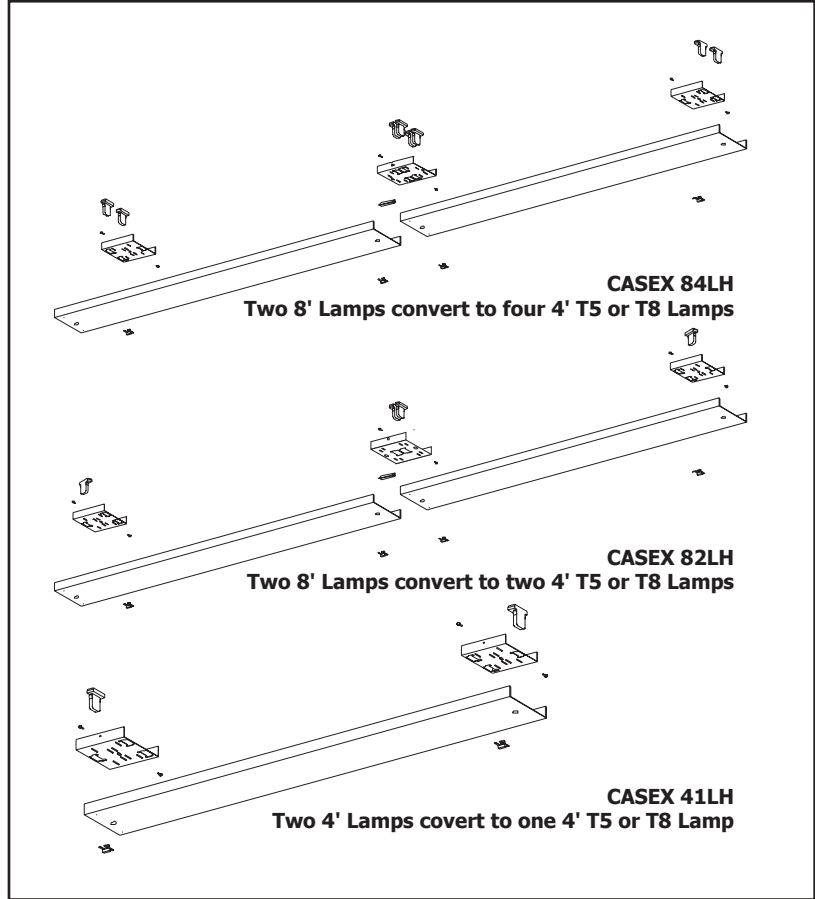

Features and Benefits

- Ballast cover pre-punched for quarter turn fastener
- Quality bi-pin lampholders provided with "LH" designation
- Provides easy method to upgrade existing strips
- No special tooling required
- Lampholder brackets and ballast cover assembled on-site for ease of handling
- Meets UL #1598 standards

CAS Express Configurations

Order CASEX 82LH

Converts to

Single Lamp T12 to Two T5 or T8 Lamps

Order CASEX 84LH

Converts to

Double Lamp T12 to Four T5 or T8 Lamps

Material

Made from pre-painted 27 gauge white steel with 91% reflectance

CAS Express Convert-A-Strip

Accessories Details

Catalog Number	Description
CASEX 82LH	CAS EXP. T8 (2) 4' Lamp Tandem Includes (2) CASEXCOVER, (2) RW 501, (1) RW 511, (4) RQTF, (6) RA8, (4) lampholder
CASEX 84LH	CAS EXP. T8 (4) 4' Lamp Tandem Includes (2) CASEXCOVER, (2) RW 501, (1) RW 522, (4) RQTF, (6) RA8, (8) lampholder
CASEX 82LHT5	CAS EXP. T5 (2) 4' Lamp Tandem Includes (2) CASEXCOVER, (2) RW 502T5, (1) RW 511T5, (4) RQTF-S, (6) RA8, (4) lampholde
CASEX 84LHT5	CAS EXP. T5 (4) 4' Lamp Tandem Includes (2) CASEXCOVER, (2) RW 502T5, (1) RW 522T5 (4) RQTF-S, (6) RA8, (8) lampholder
CASEX 86LHT5	CAS EXP. T5 (6) 4' Lamp Tandem Includes (2) CASEXCOVER, (2) RW 502T5, (1) RW 522T5, (4) RQTF-S, (6) RA8, (12) lampholder
CASEX 41LH	CAS EXP. T8 (2) 4' Lamp Tandem Includes (1) CASEXCOVER, (2) RW 501, (2) RQTF, (4) RA8, (2) lampholder
CASEX 41LHT5	CAS EXP. T5 (2) 4' Lamp Tandem Includes (1) CASEXCOVER, (2) RW 502T5, (2) RQTF-S, (4) RA8, (2) lampholder