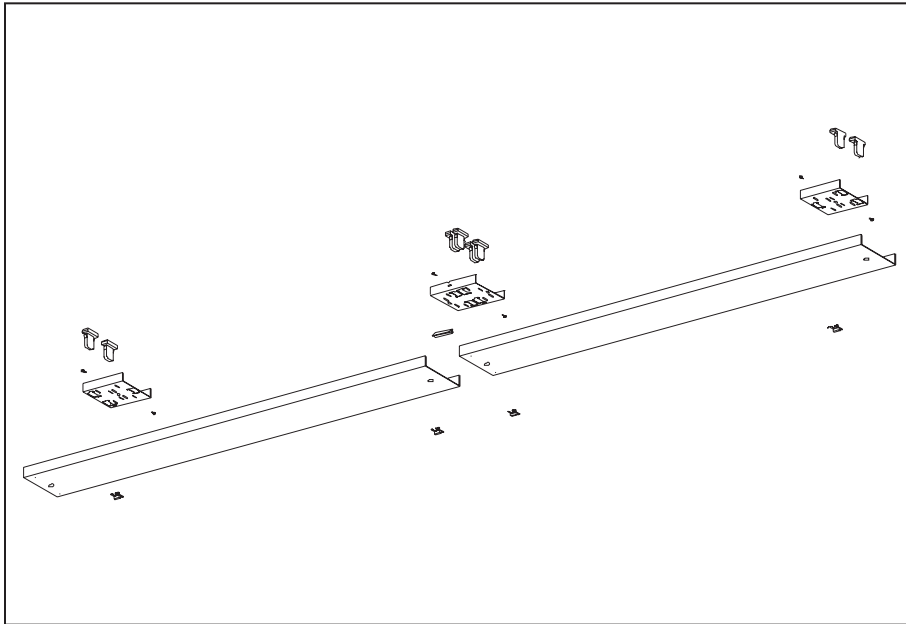

CAS Express Convert-A-Strip

CAS Express

Description

For the most cost effective, easy-to-transport strip conversion, Lighting Plastics Solutions offers the CAS Express. This simple kit upgrade provides tool-free maintenance and is an ideal solution to the challenge of converting a strip fixture into the energy efficient lighting we need now. The CAS Express fits all 4" to 4.25" 1-, 2- and 4-lamp strip fixtures.

Features and Benefits

- Ballast cover pre-punched for quarter turn fastener
- Quality bi-pin lampholders provided with "LH" designation
- Provides easy method to upgrade existing strips
- No special tooling required
- Lampholder brackets and ballast cover assembled on-site for ease of handling
- Meets UL #1598 standards

Ordering Information

Please call 800-587-3310 for price and delivery.

Notice

CAS Express units do not come with a ballast and are not pre-wired. Dimensions subject to change without notice.

CAS Express

Convert 1- or 2-lamp 8' T12s to 4' T5s or T8s