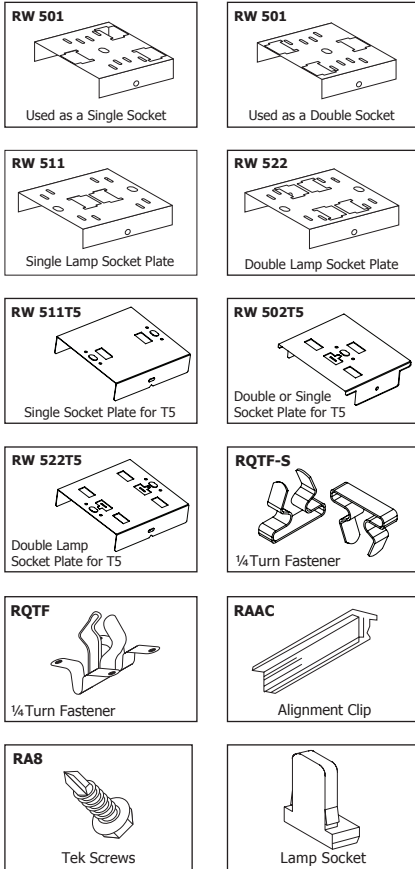

Features and Benefits

- Ballast cover pre-punched for quarter turn fastener
- Quality bi-pin lampholders provided with "LH" designation
- Provides easy method to upgrade existing strips
- No special tooling required
- Lampholder brackets and ballast cover assembled on-site for ease of handling
- Meets UL #1598 standards

CAS Express Configurations

Order CASEX 82LH

Converts to

Single Lamp T12 to Two T5 or T8 Lamps

Order CASEX 84LH

Converts to

Double Lamp T12 to Four T5 or T8 Lamps

Material

Made from pre-painted 27 gauge white steel with 91% reflectance

CAS Express Convert-A-Strip

Accessories Details

Catalog Number	Description
CASEX 82LH	CAS EXP. T8 (2) 4' Lamp Tandem Includes (2) CASEXCOVER, (2) RW 501, (1) RW 511, (4) RQTF, (6) RA8, (4) lampholder
CASEX 84LH	CAS EXP. T8 (4) 4' Lamp Tandem Includes (2) CASEXCOVER, (2) RW 501, (1) RW 522, (4) RQTF, (6) RA8, (8) lampholder
CASEX 82LHT5	CAS EXP. T5 (2) 4' Lamp Tandem Includes (2) CASEXCOVER, (2) RW 502T5, (1) RW 511T5, (4) RQTF-S, (6) RA8, (4) lampholde
CASEX 84LHT5	CAS EXP. T5 (4) 4' Lamp Tandem Includes (2) CASEXCOVER, (2) RW 502T5, (1) RW 522T5 (4) RQTF-S, (6) RA8, (8) lampholder
CASEX 86LHT5	CAS EXP. T5 (6) 4' Lamp Tandem Includes (2) CASEXCOVER, (2) RW 502T5, (1) RW 522T5, (4) RQTF-S, (6) RA8, (12) lampholder
CASEX 41LH	CAS EXP. T8 (2) 4' Lamp Tandem Includes (1) CASEXCOVER, (2) RW 501, (2) RQTF, (4) RA8, (2) lampholder
CASEX 41LHT5	CAS EXP. T5 (2) 4' Lamp Tandem Includes (1) CASEXCOVER, (2) RW 502T5, (2) RQTF-S, (4) RA8, (2) lampholder