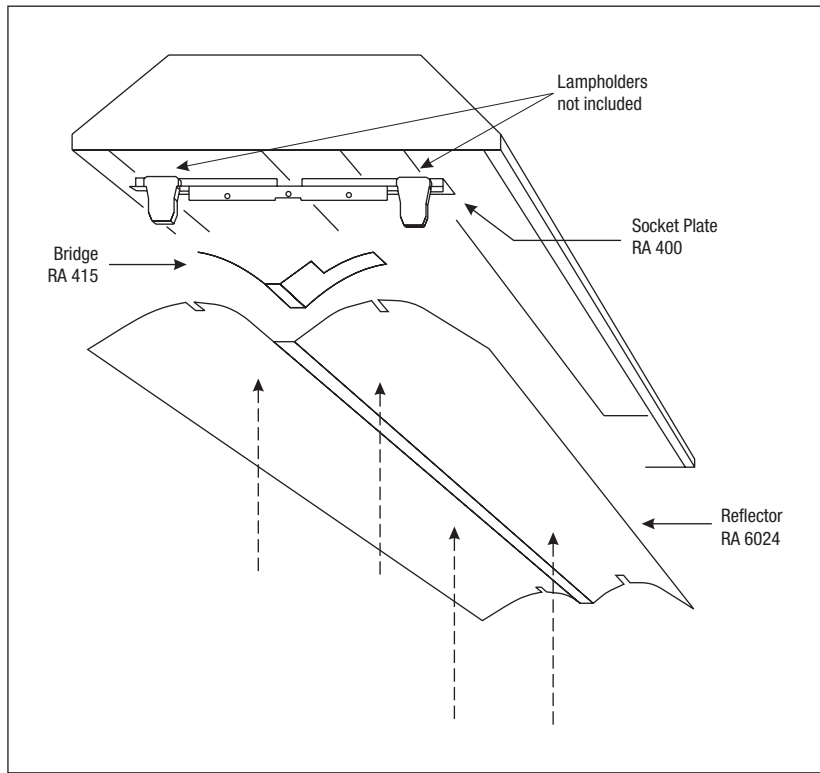

6000 Reflector Series

for Quick, Simple Retrofit of Grid Ceiling Fixtures

Profile End Drawing