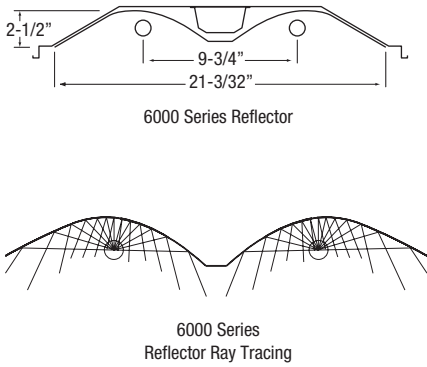

6000 Reflector Series

for Quick, Simple Retrofit of Grid Ceiling Fixtures

Profile End Drawing