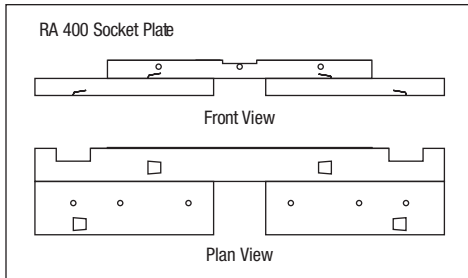

Accessories

Catalog Number	Description
RA 6022	(1) RA 6022 Reflector for 2' X 2' Troffer; (2) tek screws
RA 6024	(1) RA 6024 Reflector for 2' x 4' Troffer; (4) tek screws

Accessories

RA 400	2 Lamp Socket Plate & (2) TEK Screws
RA 415	(2) End Caps

Note: For Highly Reflective Specular Aluminum, Delete Prefix "RA" and Replace with "RM" or for White Aluminum Delete "RA" and Replace with "RW".

This drawing is for reference only. Actual part dimensions will vary. Customer is urged to review actual samples to confirm fit and function. All specifications and dimensions are subject to change without notice.

6000 06/12

Lighting
Plastics
Solutions
RETROFIT SPECIALISTS

www.mylpsolutions.com

info@mylpsolutions.com

TAMPA BAY
2140 Range Road, Suite A | Clearwater, FL 33765
800-587-3310 | 727-441-9581 | 727-446-2451 fax

CENTRAL FLORIDA
2119 Directors Row, Suite 5 | Orlando, FL 32809
800-682-4197 | 407-398-1001 | 407-398-1003 fax

SOUTHEAST US
3367 W Hospital Avenue, Suite B | Chamblee, GA 30341
800-548-9101 | 770-817-7020 | 770-817-7021 fax

NORTHEAST US
6965 Airport Highway Lane | Pennsauken, NJ 08109
856-661-2442 | 856-661-2447 fax